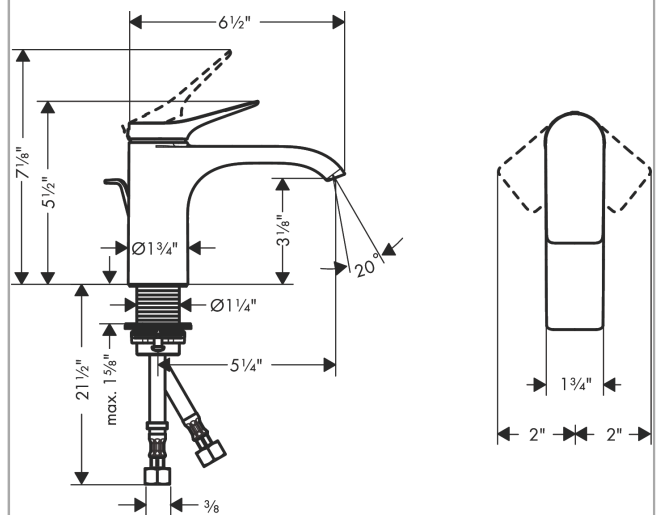

##### product features

- consists of: single lever basin mixer, waste set
- ComfortZone 80
- projection: 133 mm
- spray type: WaterfallStream
- maximum flow rate at 3 bar: 4,5 l/min
- ceramic cartridge
- temperature limitation adjustable
- suitable for continuous flow water heaters
- pop-up waste set G 1
- material waste set: metal
- connection type: G 3/8 compression
- connection dimension: DN15
- MASS Registered
- DOE Registered

#### Product image

#### Scale drawing

**Vivenis**  
**Single lever basin mixer 80 with pop-up waste set**  
 Surfaces: **Matt Black** Article Number: **75010671**

**Exploded Drawing**

Year of production: >11/21

**Vivenis**

**Single lever basin mixer 80 with pop-up waste set**

Surfaces: **Matt Black** Article Number: **75010671**

**Spare part list**

Year of production: >11/21

Pos.	Description	Article Number	PC	PU
1	handle	94277670	61	1
2	screw cover	93735610	3	1
3	escutcheon	94027670	57	1
4	nut	93995000	7	1
5	O-ring 35x1,5	92114000	2	1
6	cartridge, assy	93897000	12	1
7	seal	95008000	3	1
8	O-ring 35x2	92604000	2	1
9	adapter for cartridge	98750000	4	1
10	O-Ring 30x2	98186000	1	1
11	spray former	94275001	0	1
12	connection hose 23½" M8x0,75 3/8"	96556001	8	1
13	flat seal	98749000	2	1
14	fixing set (Ø 32)	13961000	7	1
15	lever collar	97548000	1	1
16	pull rod	96657670	54	1
a	lever arm 340mm (ball-Ø12mm)	96324000	7	1