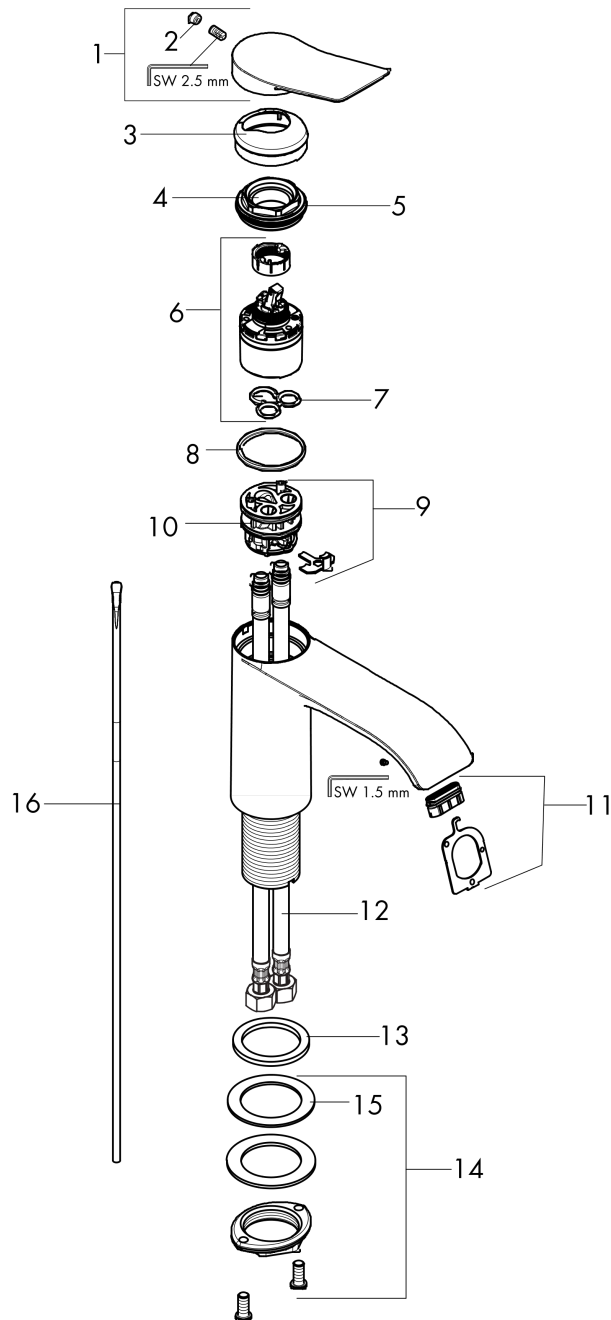

##### product features

- consists of: single lever basin mixer, waste set
- ComfortZone 80
- projection: 133 mm
- spray type: WaterfallStream
- maximum flow rate at 3 bar: 4,5 l/min
- ceramic cartridge
- temperature limitation adjustable
- suitable for continuous flow water heaters
- pop-up waste set G 1
- material waste set: metal
- connection type: G 3/8 compression
- connection dimension: DN15
- MASS Registered
- DOE Registered

#### Product image

#### Scale drawing

**Vivenis**  
**Single lever basin mixer 80 with pop-up waste set**  
 Surfaces: **Matt Black** Article Number: **75010671**

**Exploded Drawing**

Year of production: >11/21

**Vivenis**

**Single lever basin mixer 80 with pop-up waste set**

Surfaces: **Matt Black** Article Number: **75010671**

**Spare part list**

Year of production: >11/21

Pos.	Description	Article Number	PC	PU
1	handle	94277670	61	1
2	screw cover	93735610	3	1
3	escutcheon	94027670	57	1
4	nut	93995000	7	1
5	O-ring 35x1,5	92114000	2	1
6	cartridge, assy	93897000	12	1
7	seal	95008000	3	1
8	O-ring 35x2	92604000	2	1
9	adapter for cartridge	98750000	4	1
10	O-Ring 30x2	98186000	1	1
11	spray former	94275001	0	1
12	connection hose 23½" M8x0,75 3/8"	96556001	8	1
13	flat seal	98749000	2	1
14	fixing set (Ø 32)	13961000	7	1
15	lever collar	97548000	1	1
16	pull rod	96657670	54	1
a	lever arm 340mm (ball-Ø12mm)	96324000	7	1