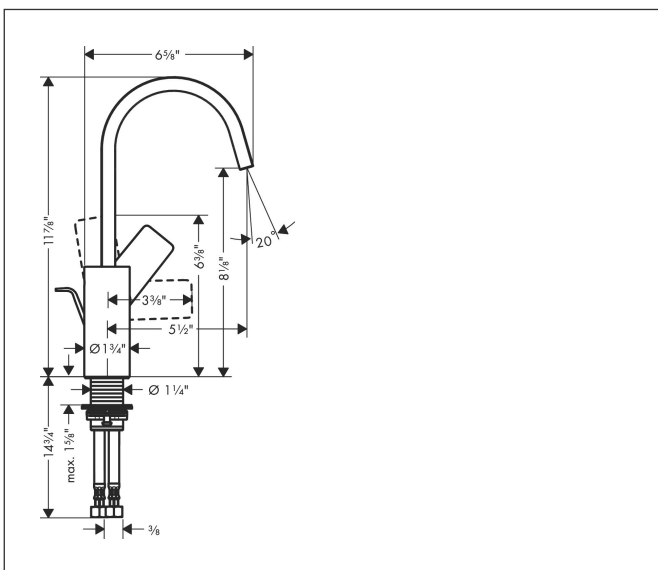

Brand hansgrohe
 Art. Name **Vivenis** Single-Hole Faucet 210 with Swivel Spout and Pop-Up Drain, 1.2 GPM
 Art. Nr. 75030671
 Surface matte black
 Pos. 1

Product Picture

Features

- Consists of: Single-handle faucet, Pop-up assembly
- Swivel range 120°
- Spray modes: WaterfallStream
- Flow: 1.2 GPM (4.5 L/Min)
- Ceramic cartridge
- Includes pop-up drain
- Material waste set: Metal

Drawing

Technology