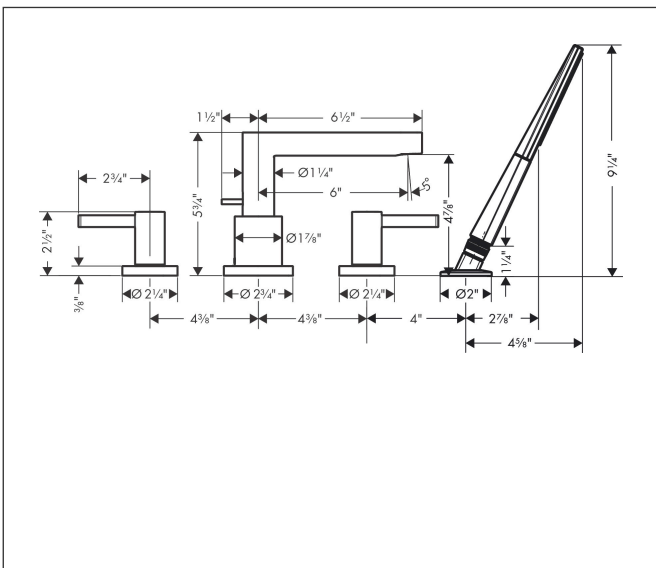

Brand hansgrohe
 Art. Name **Finoris** 4-Hole Roman Tub Set Trim with 1.75 GPM Handshower
 Art. Nr. 76443671
 Surface matte black
 Pos. 1

Product Picture

Features

- Consists of: 4-Hole Roman tub filler trim, Handshower, Handshower holder
- spray type mixer: Aerated spray
- spray type hand shower: PowderRain
- Maximum pull-out length of hand shower: 55 inches
- flow rate of hand shower at 3 bar: 1.75 GPM (6.6 L/Min)
- diverter with automatic resetting
- Integrated double backflow prevention

Drawing

Technology