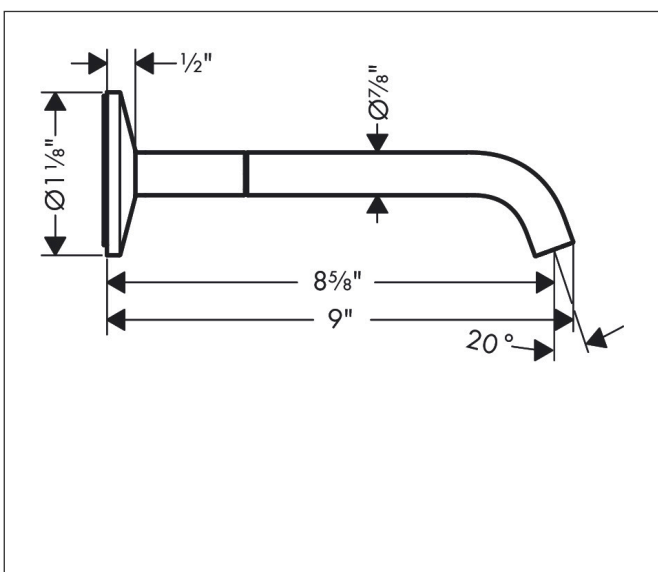

Brand AXOR
Art. Name **AXOR One** Wall-Mounted Single-Handle Faucet Select, 1.2 GPM
Art. Nr. 48112001
Surface chrome
Pos. 1

Product Picture

Features

- Spray modes: Aerated spray
- Flow: 1.2 GPM (4.5 L/Min)
- Select cartridge for easy, intuitive operation: Push handle to turn water on and off, and turn to adjust temperature
- Does not include: Pop-up assembly

Drawing

Technology