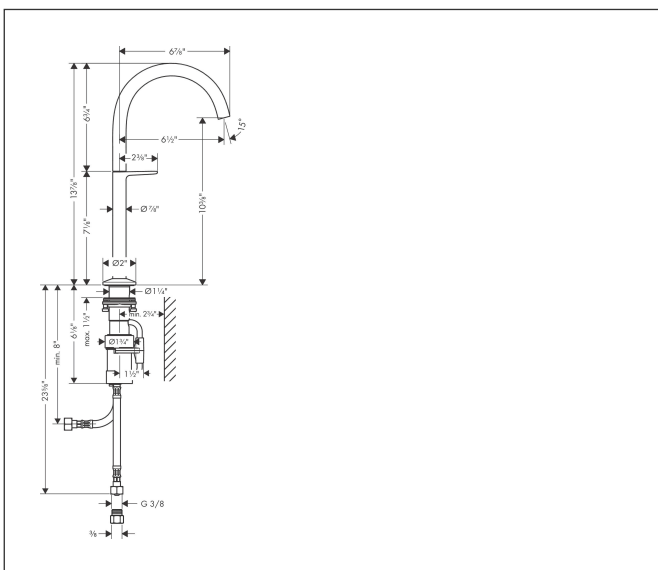

Brand AXOR
 Art. Name **AXOR One** Single-Hole Faucet Select 260, 1.2 GPM
 Art. Nr. 48030341
 Surface brushed black chrome
 Pos. 1

Product Picture

Features

- Spray modes: Aerated spray
- Flow: 1.2 GPM (4.5 L/Min)
- Select cartridge for easy, intuitive operation: Push handle to turn water on and off, and turn to adjust temperature
- Does not include: Pop-up assembly

Drawing

Technology