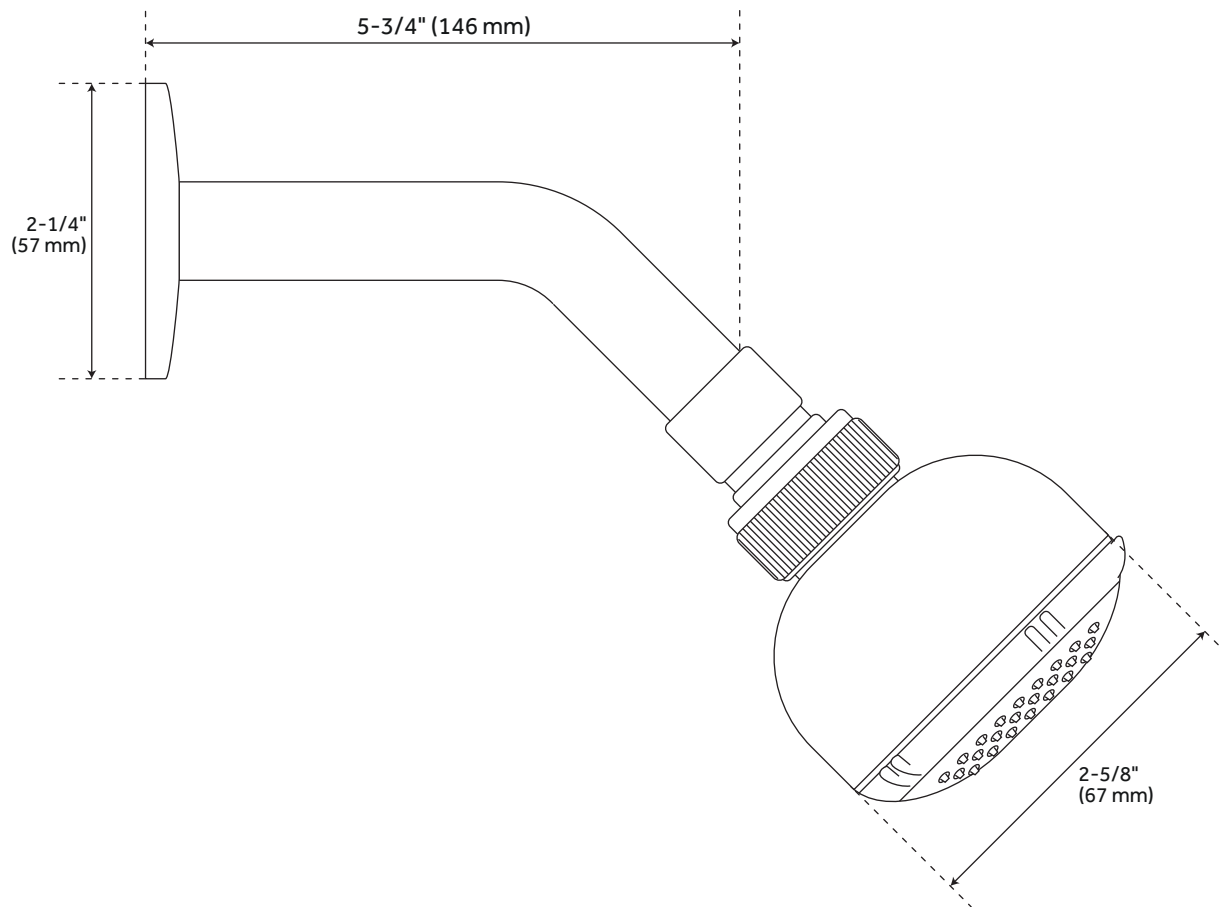

GLENLEY

SOLID BRASS SHOWER HEAD WITH STANDARD ARM

SKU: 938359

FEATURES

- Material: Brass
- Shape: Round
- Installation Type: Wall Mount
- Assembly Required: No
- Design: Traditional
- Shower Head Installation Type: Wall
- Shower Head Spray: Single Function
- Shower Arm Included: Yes
- Shower Head Swivel: Yes
- Shower Head Flow Rate: 1.8 gpm (6.8 l/min) @ 80 psi

CONTENTS

SHOWER HEAD & ARM PAGE 2

REVISED 10/11/2021

GLENLEY

SOLID BRASS SHOWER HEAD WITH STANDARD ARM

SKU: 938359

FEATURES

Shower Head Diameter: 2-5/8"
Shower Arm Extension: 5-3/4"
Shower Arm Height: 2"
Base Plate Diameter: 2-1/4"
Shower Head IPS: 1/2"

CODES/STANDARDS

cUPC
ASME A112.18.1/CSA B125.1

LISTED ID:

523334, 523335, 523336

PRODUCT IMAGE

All dimensions and specifications are nominal and may vary. Use actual products for accuracy in critical situations.