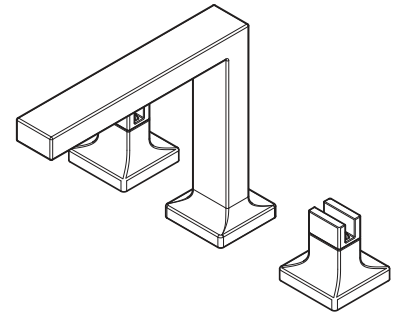

Verve™ 8"-15" Widespread Faucet

- LG49-VRV2B Finish(B)
- LG49-VRV2BG Finish(BG)
- LG49-VRV2C Finish(C)
- LG49-VRV2D Finish(D)

Specifications

- 3-Hole Installation

Features

- 1.2 GPM Flow Rate
- Adjustable Install
- Concealed Screws
- Fixed Hubs
- Metal Push & Seal™ Drain
- Mounting Hardware Included
- Supply Lines Not Included
- Optional Handles Available:
For L Handles Order HHL-VRVL*
For T Handles Order HHL-VRVT*
For Cross Handles Order HHL-VRVX*
- UltraSeal™ Ceramic Disc Valve
- Pforever Warranty®

Dimensions