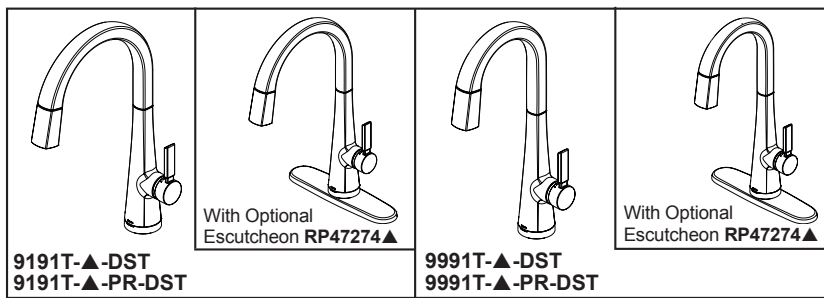

WARRANTY

- Parts and Finish - Lifetime limited warranty; or for commercial purchasers, 10 years for multi-family residential (apartments and condominiums) and 5 years for all other commercial uses, in each case from the date the product is received by the original purchaser or their authorized representative (installation contractor, etc.).
- Electronic Parts and Batteries (if applicable) - 5 years from the date the product is received by the original purchaser or their authorized representative (installation contractor, etc.); or for commercial purchasers, 1 year from the date the product is received by the original purchaser or their authorized representative (installation contractor, etc.). No warranty is provided on batteries.
- Please go to www.deltafaucet.com for the complete details of our limited warranty.

COMPLIES WITH:

- ASME A112.18.1 / CSA B125.1
- ICC/ANSI A117.1- Valve control only

▲ Designate proper finish suffix

Delta Faucet Company reserves the right (1) to make changes in specifications and materials, and (2) to change or discontinue models, both without notice or obligation. Dimensions are for reference only. See current full-line price book or www.deltafaucet.com for finish options and product availability.

DSP-K-9191T-DST Rev. C

Delta Faucet Company

55 E. 111th Street, Carmel, IN 46280
350 South Edgeware Road, St. Thomas, ON N5P 4L1
© 2024 Delta Faucet Company