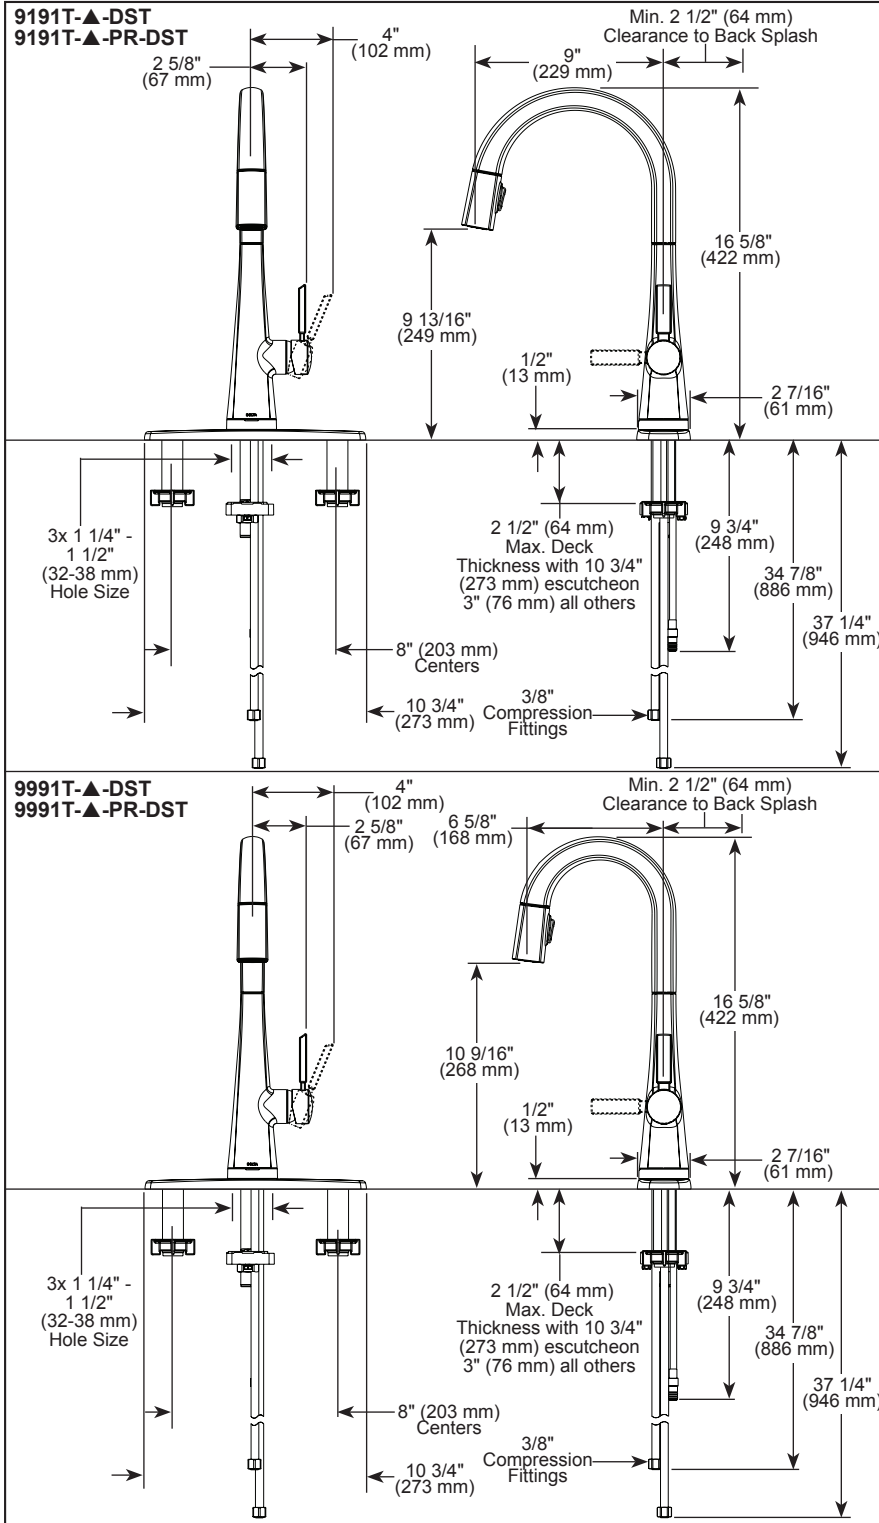

### STANDARD SPECIFICATIONS:

- Max flow rate 1.8 gpm @ 60 psi, 6.8 L/min @ 414 kPa
- One or three hole mount (escutcheon not included, order separately)
- Diamond coated ceramic cartridge
- 3/8" O.D. straight, staggered PEX supply lines
- Spout rotates 360°
- Hot/cold indicator markings
- Dual integral check valves in sprayer assembly
- Two-function wand; Aerated stream or spray
- LED indicator light signals on-off, water temperature and low batteries
- RP102157 Optional 120V AC adapter available (3 prong grounded outlet required)
- Uses 6 AA (included) or 6 C (not included) batteries

### COMPLIES WITH:

- ASME A112.18.1 / CSA B125.1
- ICC/ANSI A117.1- Valve control only

▲ Designate proper finish suffix

Delta Faucet Company reserves the right (1) to make changes in specifications and materials, and (2) to change or discontinue models, both without notice or obligation. Dimensions are for reference only. See current full-line price book or [www.deltafaucet.com](http://www.deltafaucet.com) for finish options and product availability.