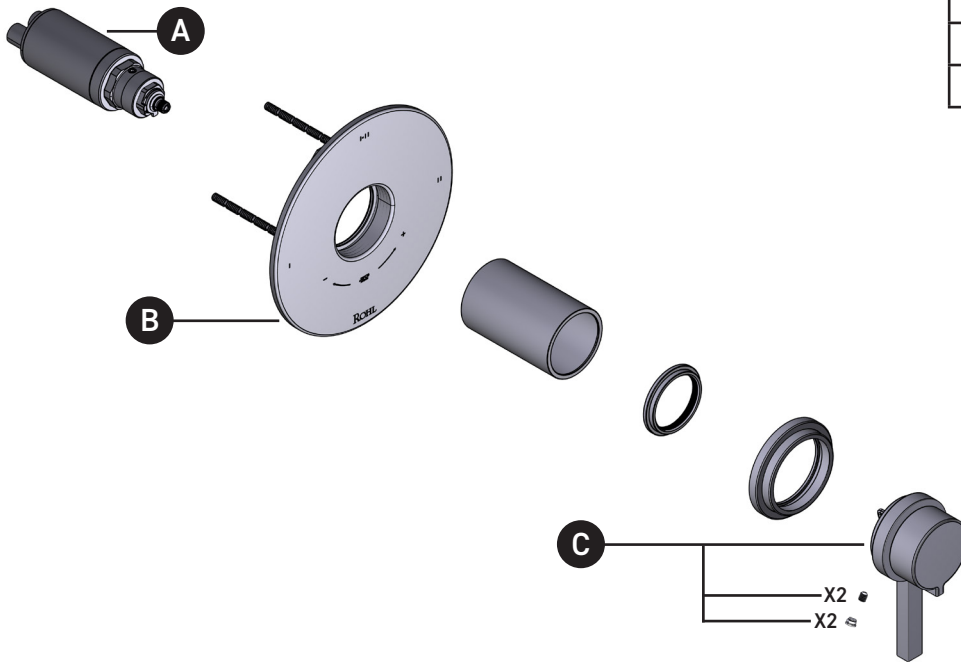

## ILLUSTRATED PARTS

**ORDER BY PART NUMBER**

### TLB23W1

Lombardia® 1/2" Therm & Pressure Balance Trim with 3 Functions (Shared)

ID	Kit Number	Finish
A	S0-925	N/A
B	S5-948	N/A
*C	S206529	See below

<b>*Finish Determined by Suffix</b>	
<u>Finish</u>	<u>Description</u>
APC	Polished Chrome
MB	Matte Black
PN	Polished Nickel
STN	Satin Nickel
SUB	Satin Unlacquered Brass
TCB	Tuscan Brass