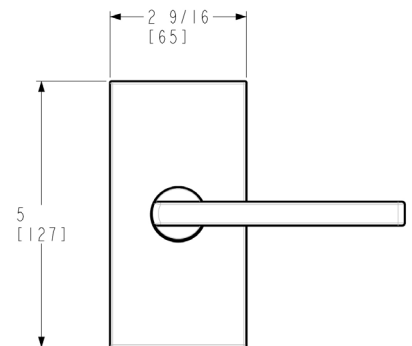

BALDWIN<sup>®</sup>

RESERVE<sup>™</sup>  
CONTEMPORARY 5" ROSE

Make a stunning impression with Baldwin Hardware's new Contemporary 5 Inch Rose. A bold design, each contemporary five-inch rose will make a lasting statement by naturally drawing the eye when entering a room.

Pair this rose's elongated, rectangular profile with any of your favorite knobs or levers within the Reserve portfolio.

The contemporary five inch rose (CFR) is available in Keyed Entry, Passage, Privacy, Full Dummy and Half Dummy functions. It can also be paired with sectional handleset interiors.

#### ROSE SPECIFICATION

Door Preparation	2-1/8" Cross Bore. 1" edge bore for latch.
Installation Type	Entry, Privacy, Passage and Full Dummy: Full Bore required, interior has exposed screws. Half Dummy: Surface mounted, exposed screws.
Door Thickness	1/3/8" to 2" standard. 2" to 2-1/2" doors optional through thick door option or service part kit.
Cylinder	Baldwin 5-pin C-Keyway.
Backset	Adjustable 2-3/8" or 2-3/4"
Front & Latch	6 Way Adjustable (6L).
Strike	Dual Strike (DS). Extended Lip strike shipped with all thick door locks (ES).
Latch Bolt	1/2" passage/privacy/entry function bolt.
ANSI/BHMA	Tested to exceed ANSI/BHMA Grade 2 security.
UL	20-minute certified UL option available.