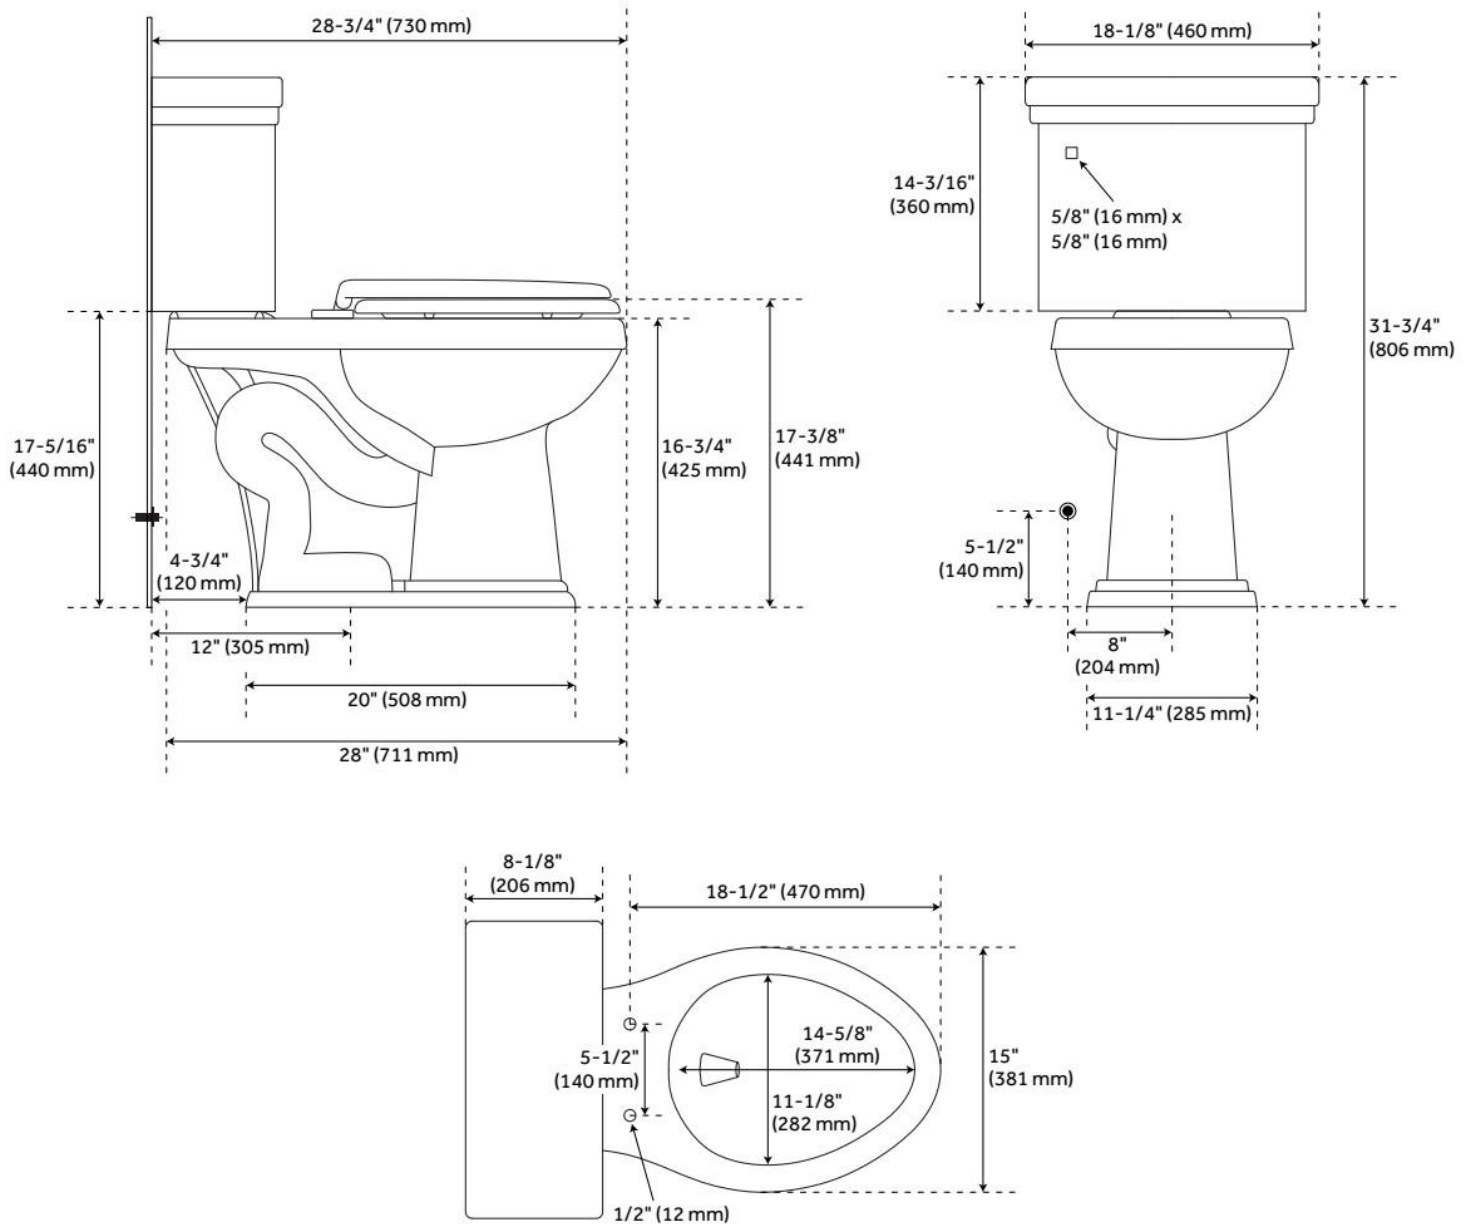

## FEATURES

Material: Porcelain  
Toilet Style: 2-Piece  
Flush Handle Location: Left  
Bowl Height: 16-3/4"  
Bowl Shape: Elongated  
Rough-in: 12"  
Gallons Per Flush: 1.28 GPF (4.8 LPF)  
Flush Type: Gravity  
Flush Valve Size: 3"  
Trapway Diameter: 2"  
Seat Included: Yes  
Water Spot: 10" x 6"

## ADDITIONAL FEATURES

- Visible trapway.
- Toilet with a standard seat meets ADA requirements when installed according to ADA guidelines.
- High efficiency toilet uses 20% less water than standard toilets.
- Optional bidet seat details:
  - Bidet seat adds 1" to bowl height.
  - Side knob allows for adjustment of angle, water volume, and cleaning type.
  - Spray nozzle features multiple holes for a softer cleanse and water saving operation.
  - Spray nozzle is self-cleaning, antibacterial, and removable for further cleaning.
  - Bidet seat has a glossy finish with protective bumpers and self-closing seat/lid.
- Includes polished chrome metal flush lever.

# KEY WEST TWO-PIECE ELONGATED TOILET - ADA COMPLIANT

SKU: 948433

Code: SHKW200, SHKW240, SHTSHEC2000, SHBDS300

REVISED 7/16/2024

## ADDITIONAL FEATURES

- Seat without lid dimensions: 13-5/8" L x 19" W (front to back) x 2-1/2" H.
- Side knob allows for adjustment of angle, water volume, and cleaning type.
- Spray nozzle features multiple holes for a softer cleanse and water saving operation.
- Spray nozzle is self-cleaning, antibacterial, and removable for further cleaning.
- Bidet seat has a glossy finish with protective bumpers and self-closing seat/lid.
- Installs easily with quick-release system.
- Fits most standard elongated bowl toilets with adjustable hinge for side-to-side adjustment of 5-3/8" to 6-1/2" centers.
- Designed for one- and two-piece toilets.
- Toilet not included.