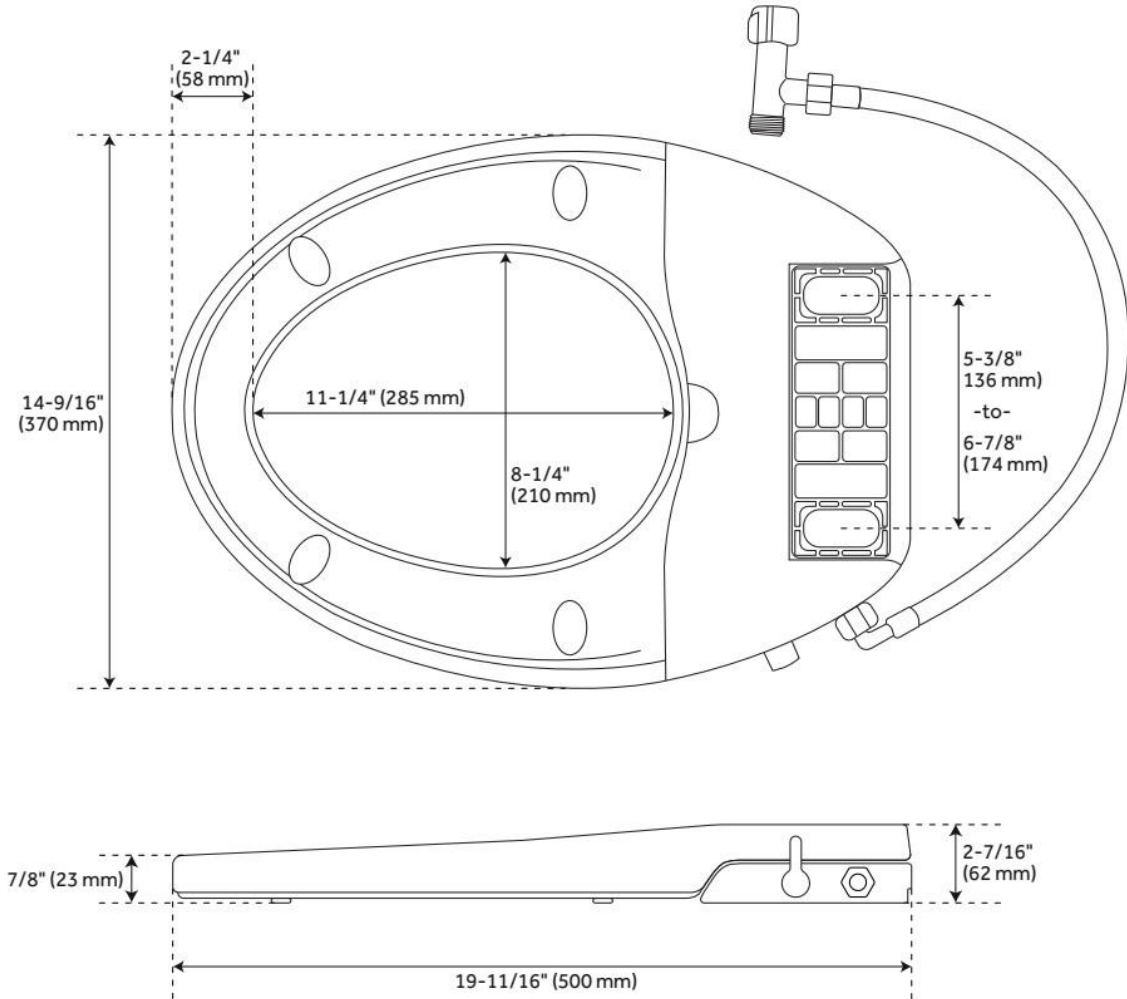

BROOKDALE ELONGATED BIDET SEAT - WHITE

SKU: 437000
Code: SHBDS300

REVISED 7/16/2024