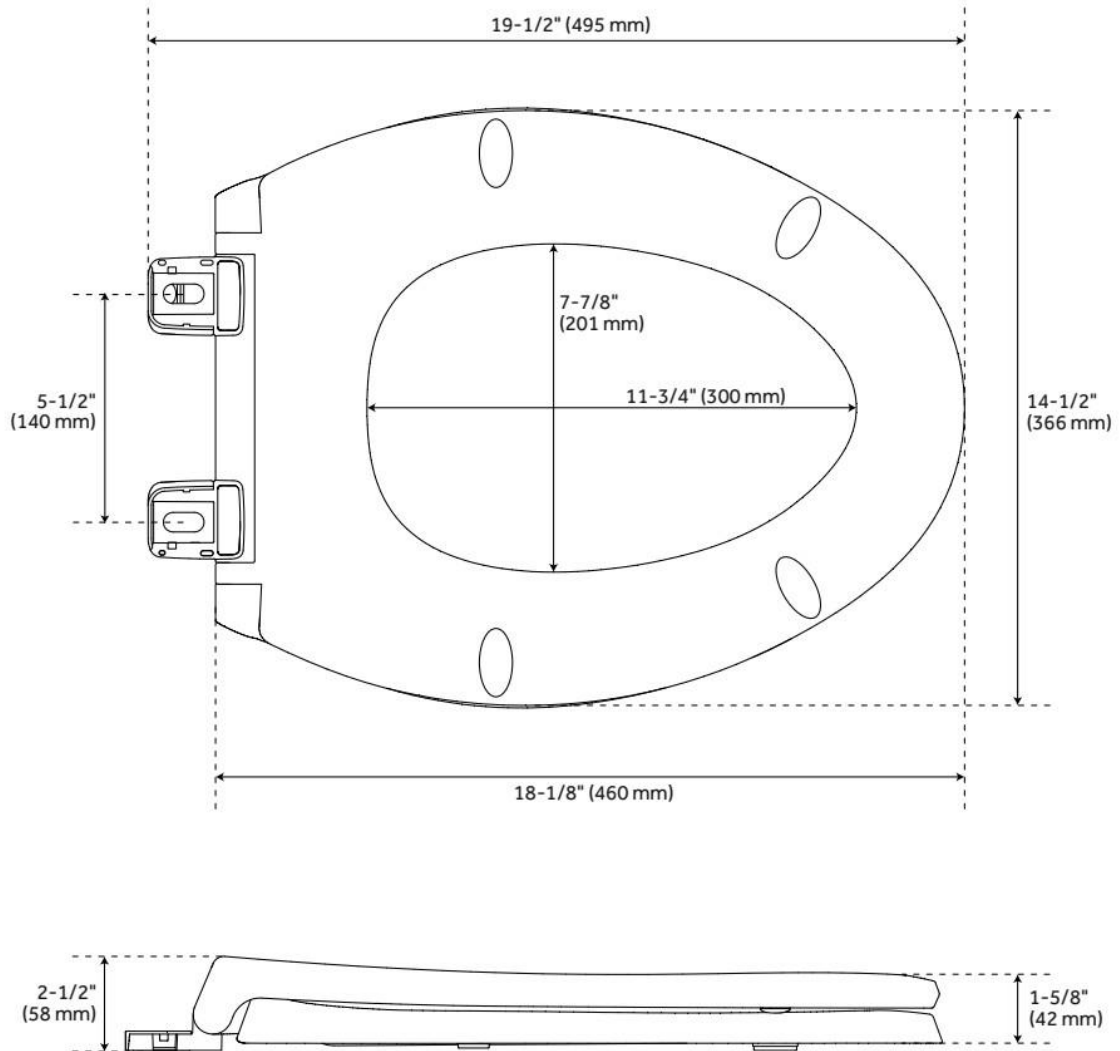

HEAVY DUTY SLOW-CLOSING ELONGATED TOILET SEAT - BLACK

SKU: 481269

Code: SHTSHEC2000

REVISED 7/16/2024