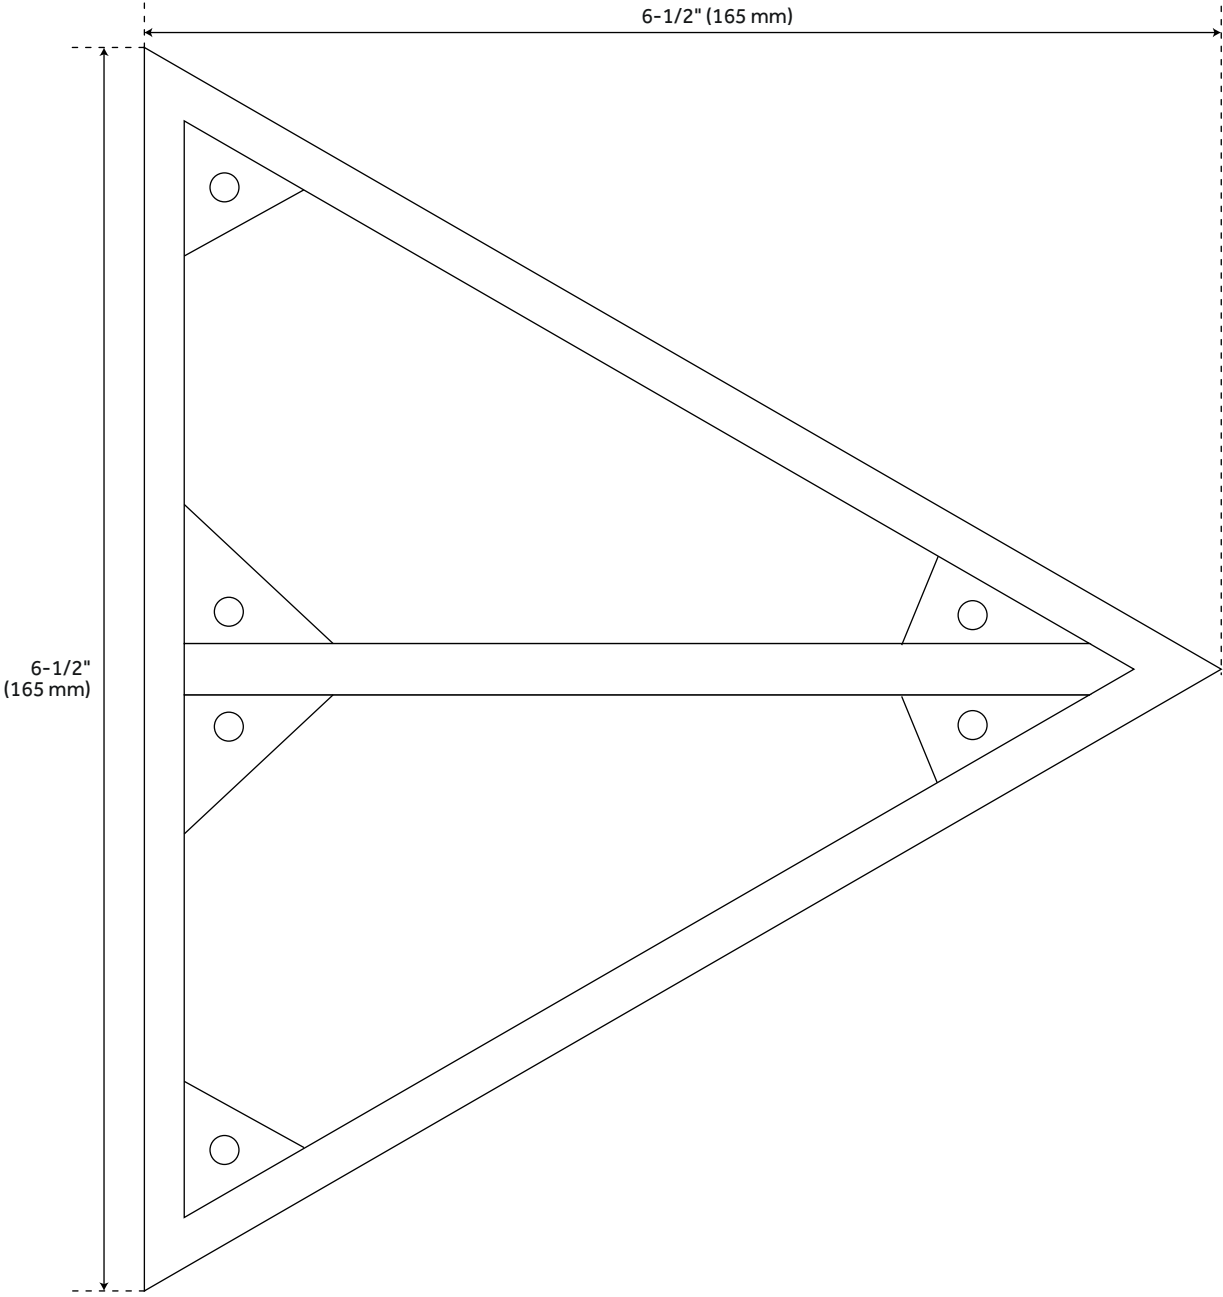

TERZA BRASS SHELF BRACKET

SKU: 953641-B

All dimensions and specifications are nominal and may vary. Use actual products for accuracy in critical situations.