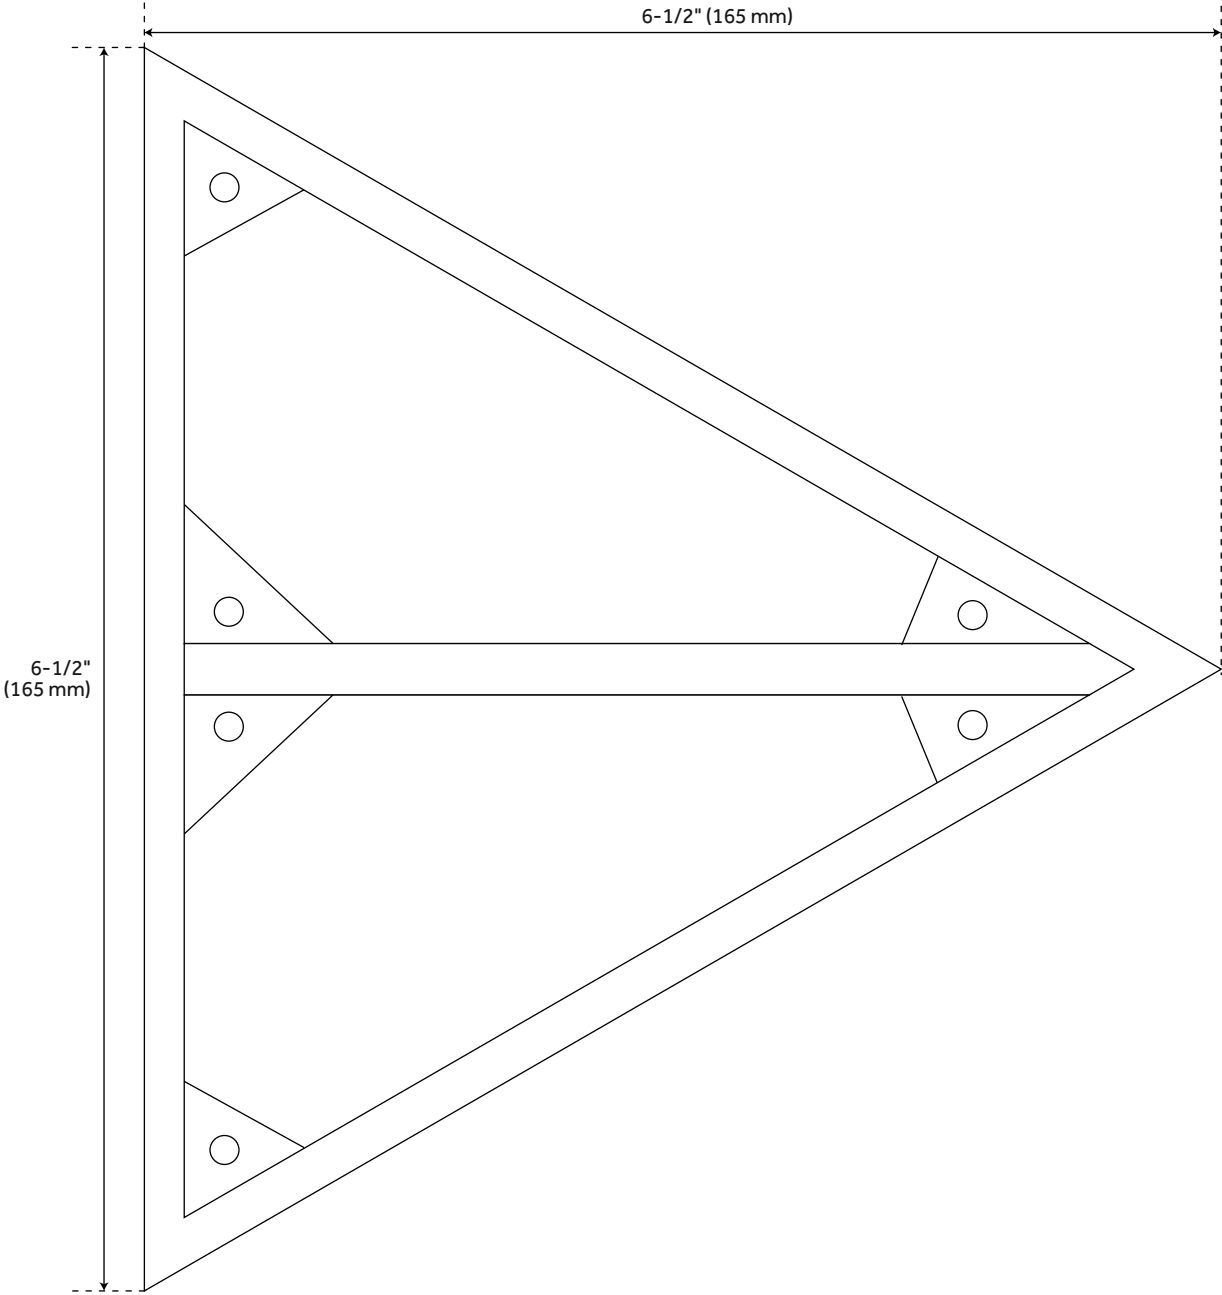

TERZA IRON SHELF BRACKET

SKU: 953641-I

FEATURES

Design: Modern
Material: Iron
Length: 6-1/2"
Height: 6-1/2"
Depth: 6-1/2"
Mounting Hardware Included: yes
Mounting Hardware Concealed: No
Centers: 4-7/8"
Mounts From: Wall Mount

CODES/STANDARDS

Code:
REVISED 4/11/2022

TERZA IRON SHELF BRACKET

SKU: 953641-I

All dimensions and specifications are nominal and may vary. Use actual products for accuracy in critical situations.