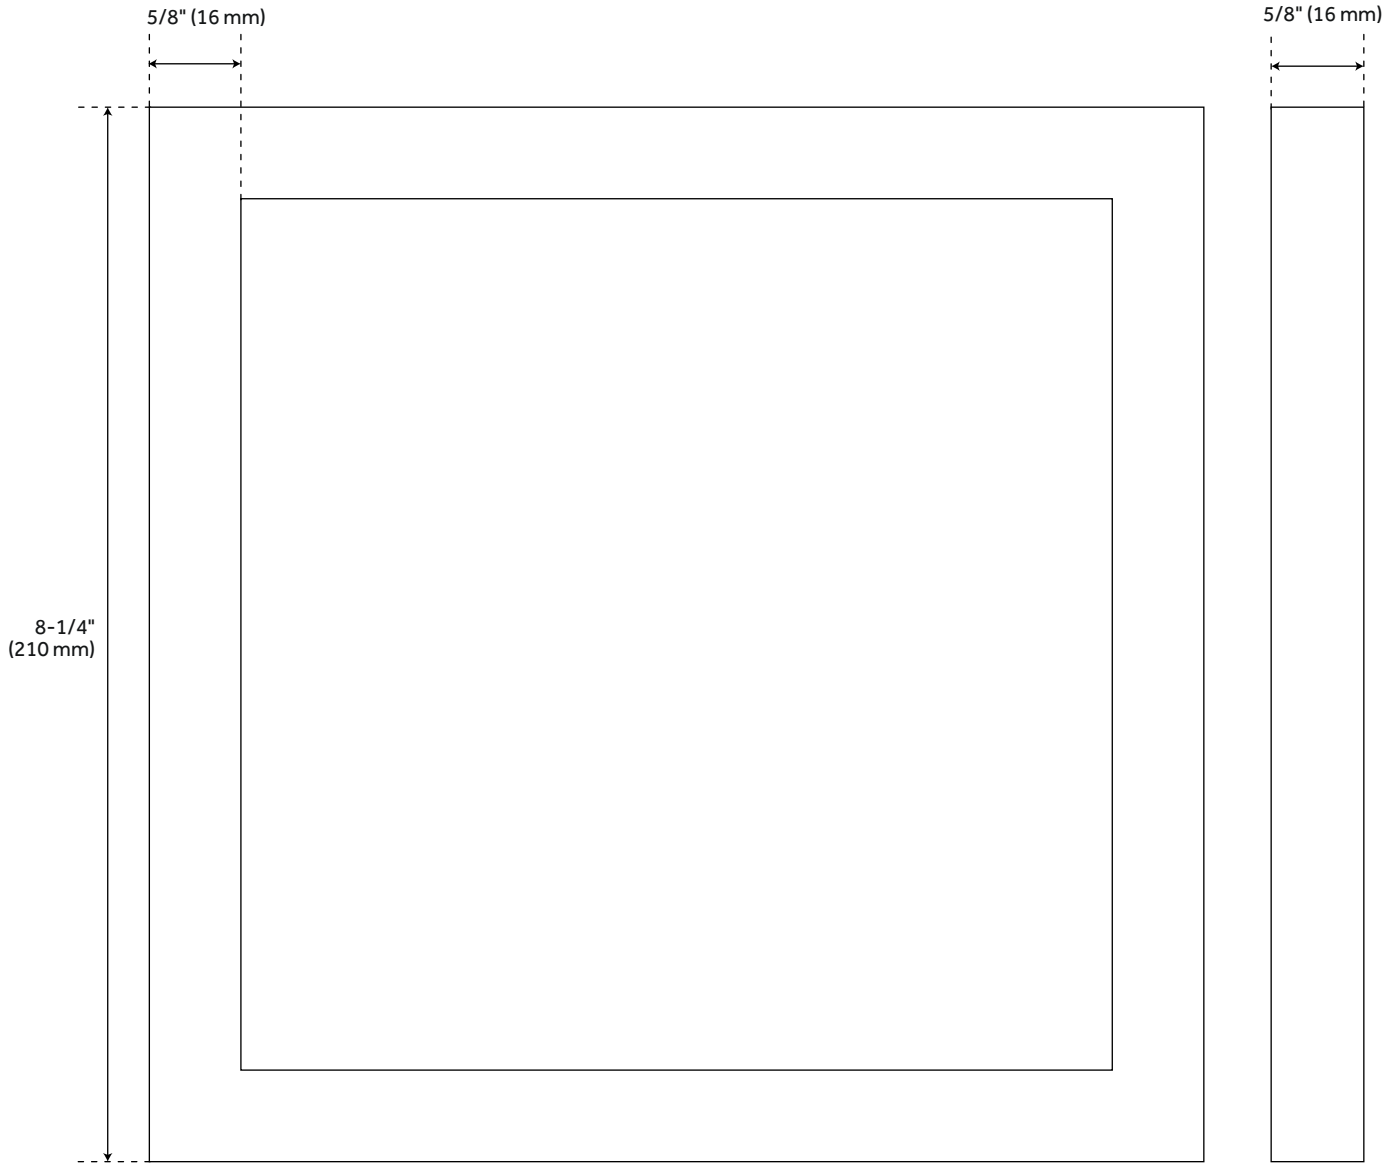

FENMORE BRASS SHELF BRACKET

SKU: 953638-B

FEATURES

Design: Modern
Material: Brass
Length: 8-1/4"
Height: 8-1/4"
Mounting Hardware Included: yes
Mounting Hardware Concealed: No
Centers: 4-3/4"
Mounts From: Wall Mount

CODES/STANDARDS

Code:
REVISED 4/11/2022

FENMORE BRASS SHELF BRACKET

SKU: 953638-B

All dimensions and specifications are nominal and may vary. Use actual products for accuracy in critical situations.