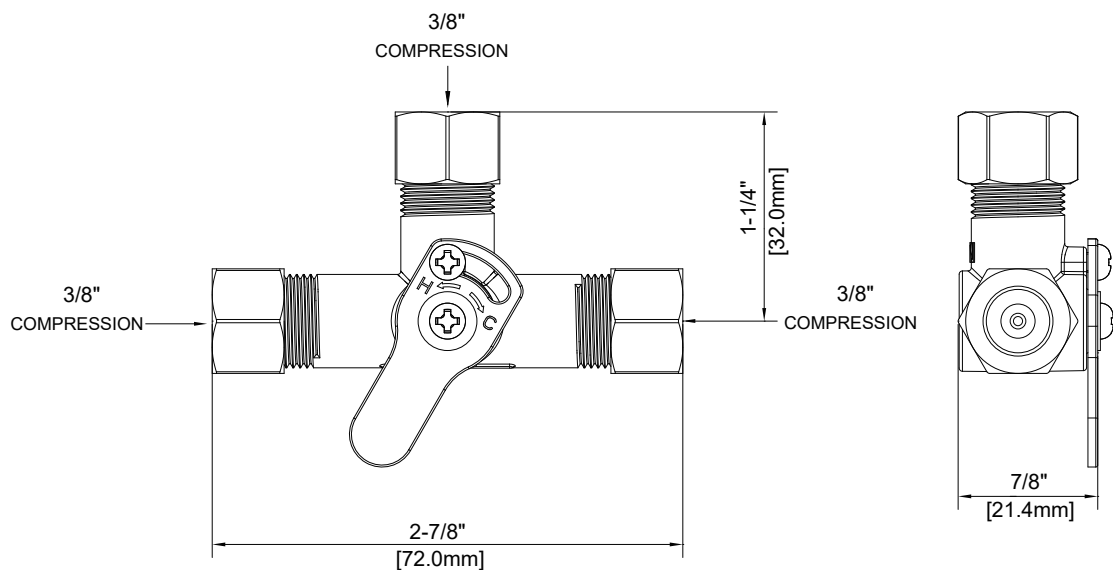

Model Numbers

PFMVMS387

Warranty and Codes

This product comes complete with installation, operating, care and maintenance instructions. This PROFLO faucet carries a limited lifetime warranty when installed in residential applications. The warranty is five years in commercial applications. Compliant with lead content requirements of US Senate Bill S.3874