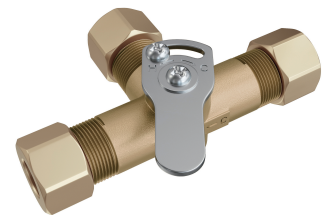

PFMVMS387

MIXING VALVE**Product Features**

- 3/8" compression fittings
- Low-lead brass
- Check valves included
- Installs easily between the stop valves and faucet
- AB1953/NSF 61-9 compliant
- Certified to ASME A112.18.1/CSA B125.1
- NSF/ANSI/CAN61: Q≤1

**PFMVMS387****Model Numbers**

PFMVMS387

**Warranty and Codes**

This product comes complete with installation, operating, care and maintenance instructions. This PROFLO faucet carries a limited lifetime warranty when installed in residential applications. The warranty is five years in commercial applications. Compliant with lead content requirements of US Senate Bill S.3874