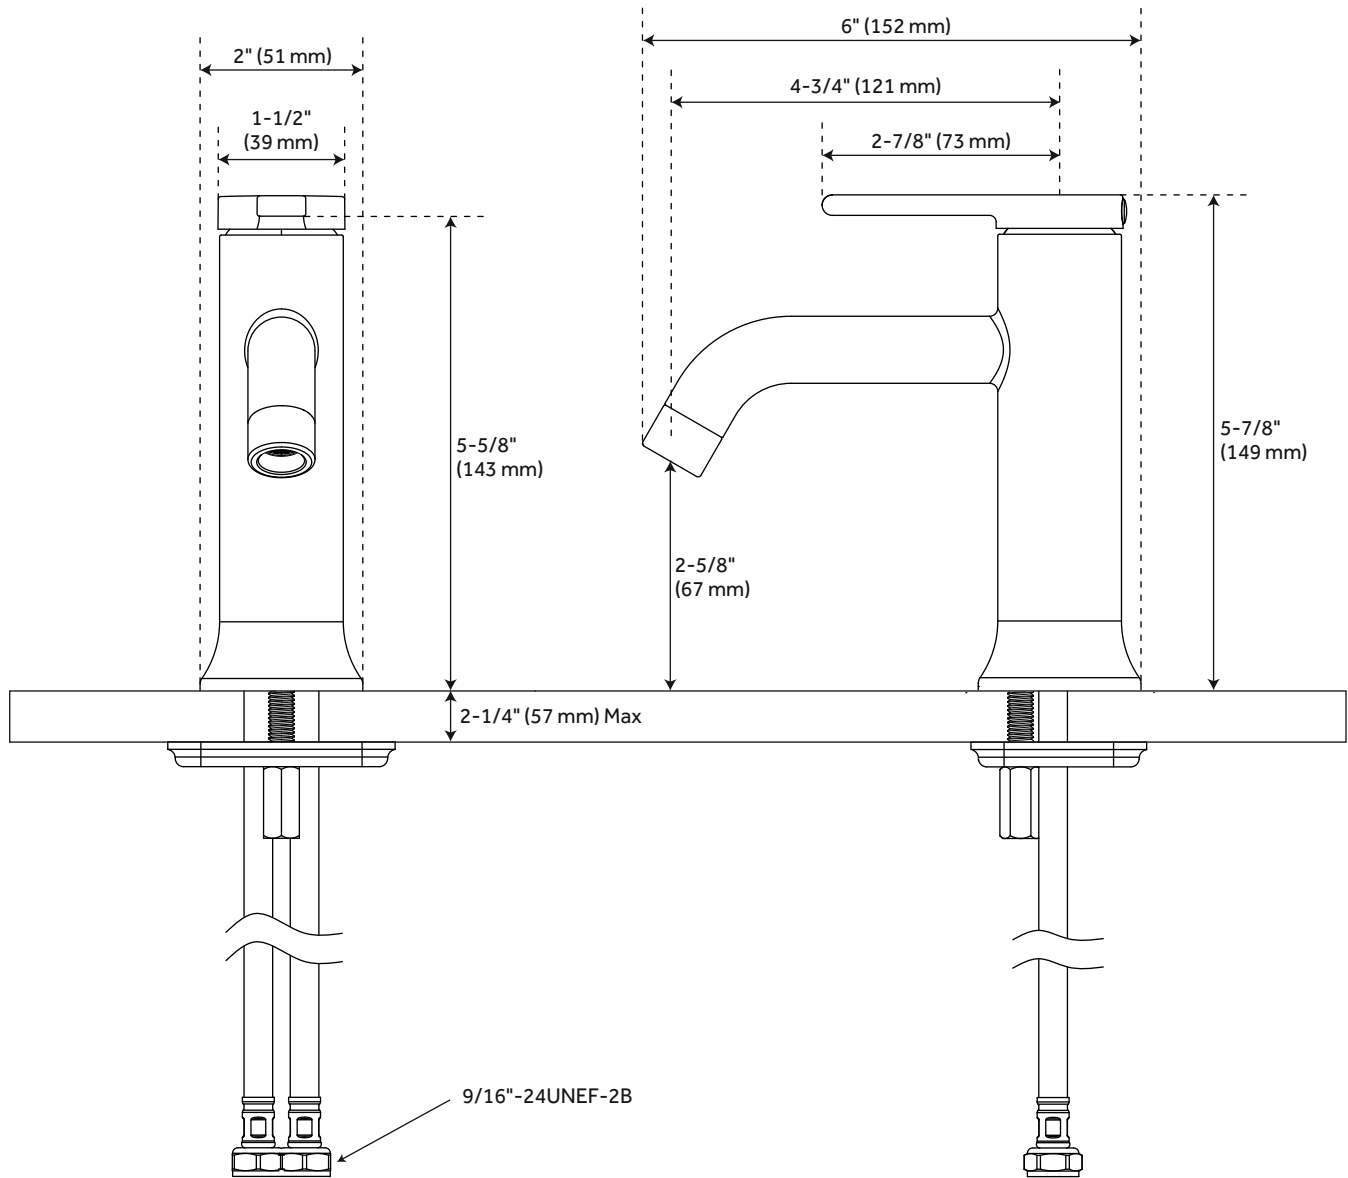

LENTZ SINGLE-HOLE BATHROOM FAUCET

SKU: 951344

Code: SHWSCLZ100LH, SHWSCLZ107LH, SHLZ1HLLEV

FEATURES

Installation Type: Single-Hole
Design: Modern
Material: Brass
Length: 2"
Width: 6"
Height: 5-7/8"
Base Plate Diameter: 2"
Faucet Centers: Single-Hole
Fits Drain Hole Size: 1-1/2"
Drain Included: Yes
Faucet Material: Brass
Handle Type: Lever
Handle Length: 2-7/8"
IPS: 1/2"
Flow Rate: 1.2 gpm (4.5 L/min) @ 60 psi
Height To Spout: 3"
Spout Reach: 4-3/4"
Handle Height: 5-5/8"
Ceramic Disc Cartridges: Yes
Hot and Cold Indicators: No

LENTZ SINGLE-HOLE BATHROOM FAUCET

SKU: 951344

Code: Code: SHW5CLZ100LH,SHW5CLZ107LH, SHLZ1HLLEV

ADDITIONAL FEATURES

- Drain is compatible with sinks that have an overflow hole.
- A knurled and smooth aerator is included with the faucet.

REVISED 7/21/2023

LENTZ SINGLE-HOLE BATHROOM FAUCET

SKU: 951344

SHWSCLZ100LH, SHWSCLZ107LH, SHLZ1HLLEV

All dimensions and specifications are nominal and may vary. Use actual products for accuracy in critical situations.