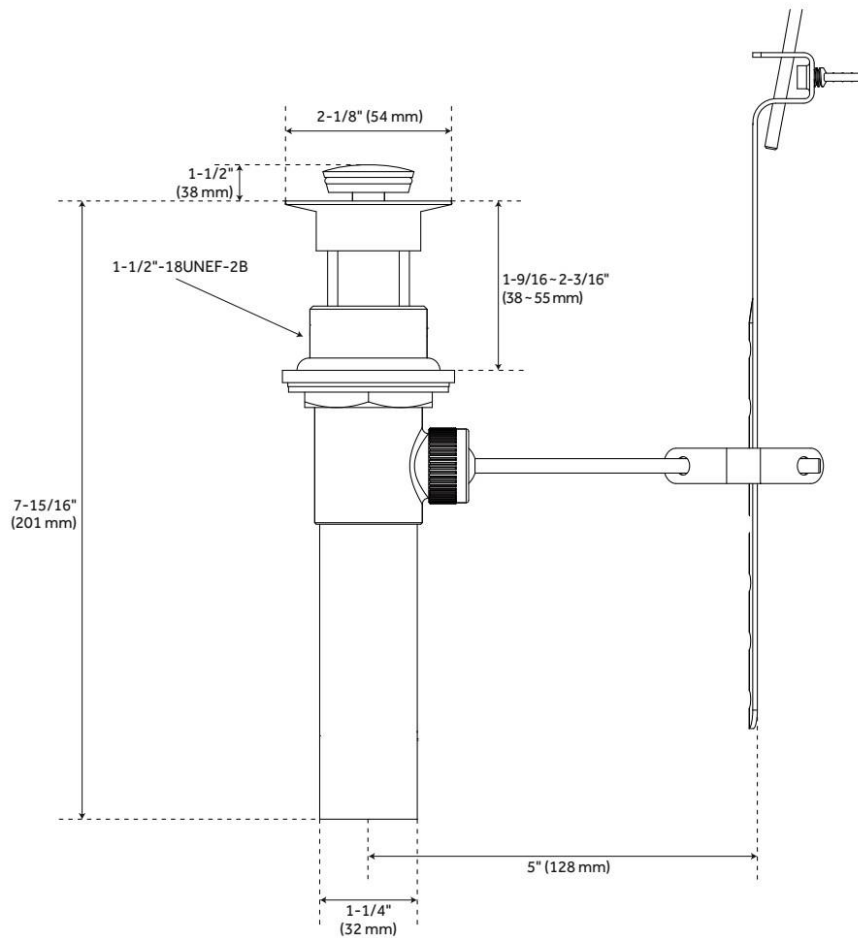

## FEATURES

Material: Metal construction for strength and durability  
Installation Type: Widespread  
Flow Rate: 1.2 gpm (4.5 L/min) @ 60 psi  
Cartridge Type: Ceramic Disc  
Swivel Spout: No  
Drain Type: Lift rod metal pop-up with overflow

## ADDITIONAL FEATURES

- Drain is only compatible with sinks that have an overflow.
- Requires 3-hole installation.
- Metal handles.
- Quick connect hoses.

REVISED 5/15/2024

# PROVINCETOWN WIDESPREAD BATHROOM FAUCET

SKU: 948596  
Code: SHWSR807

REVISED 5/15/2024