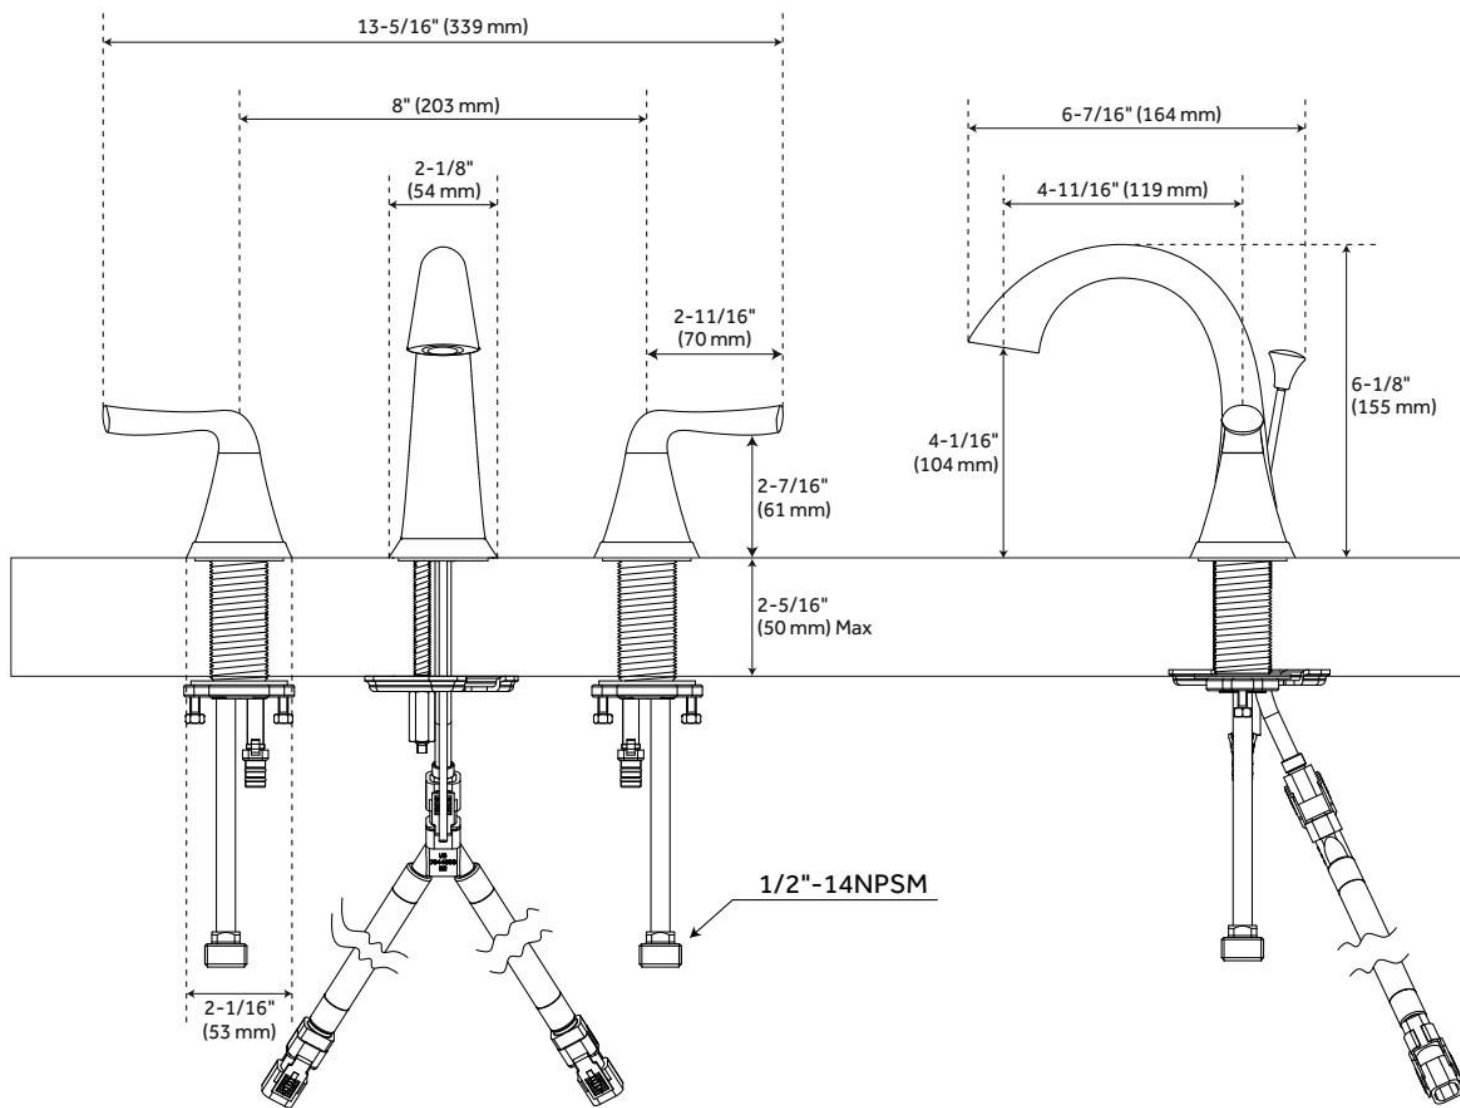

PROVINCETOWN WIDESPREAD BATHROOM FAUCET

SKU: 948596
Code: SHWSR807

REVISED 5/15/2024