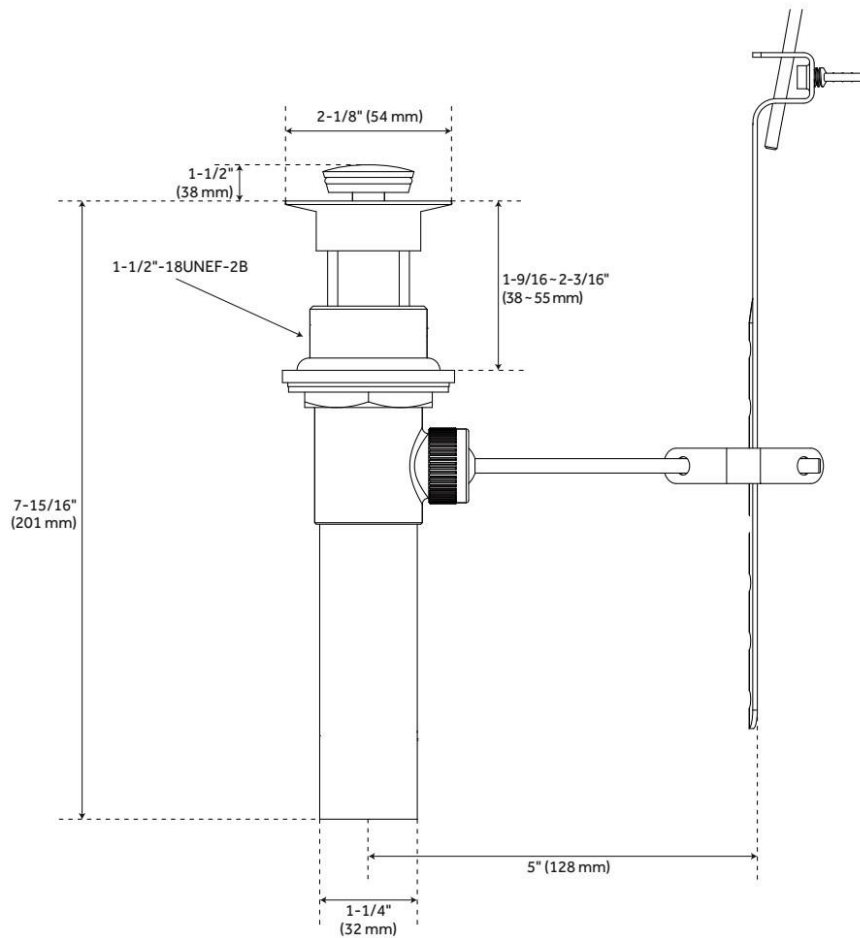

## FEATURES

Material: Metal construction for strength and durability  
Faucet Centers: Single-Hole  
Installation Type: Single-Hole  
Flow Rate: 1.2 gpm (4.5 L/min) @ 60 psi  
Cartridge Type: Ceramic Disc  
Swivel Spout: No  
Drain Type: Lift rod metal pop-up with overflow

## ADDITIONAL FEATURES

- Drain is only compatible with sinks that have an overflow.
- Included deck plate converts faucet from a single-hole installation to a 4" centerset spread.

REVISED 11/22/2024

# PENDLETON SINGLE-HOLE BATHROOM FAUCET

SKU: 948578  
Code: SHWST107

REVISED 11/22/2024