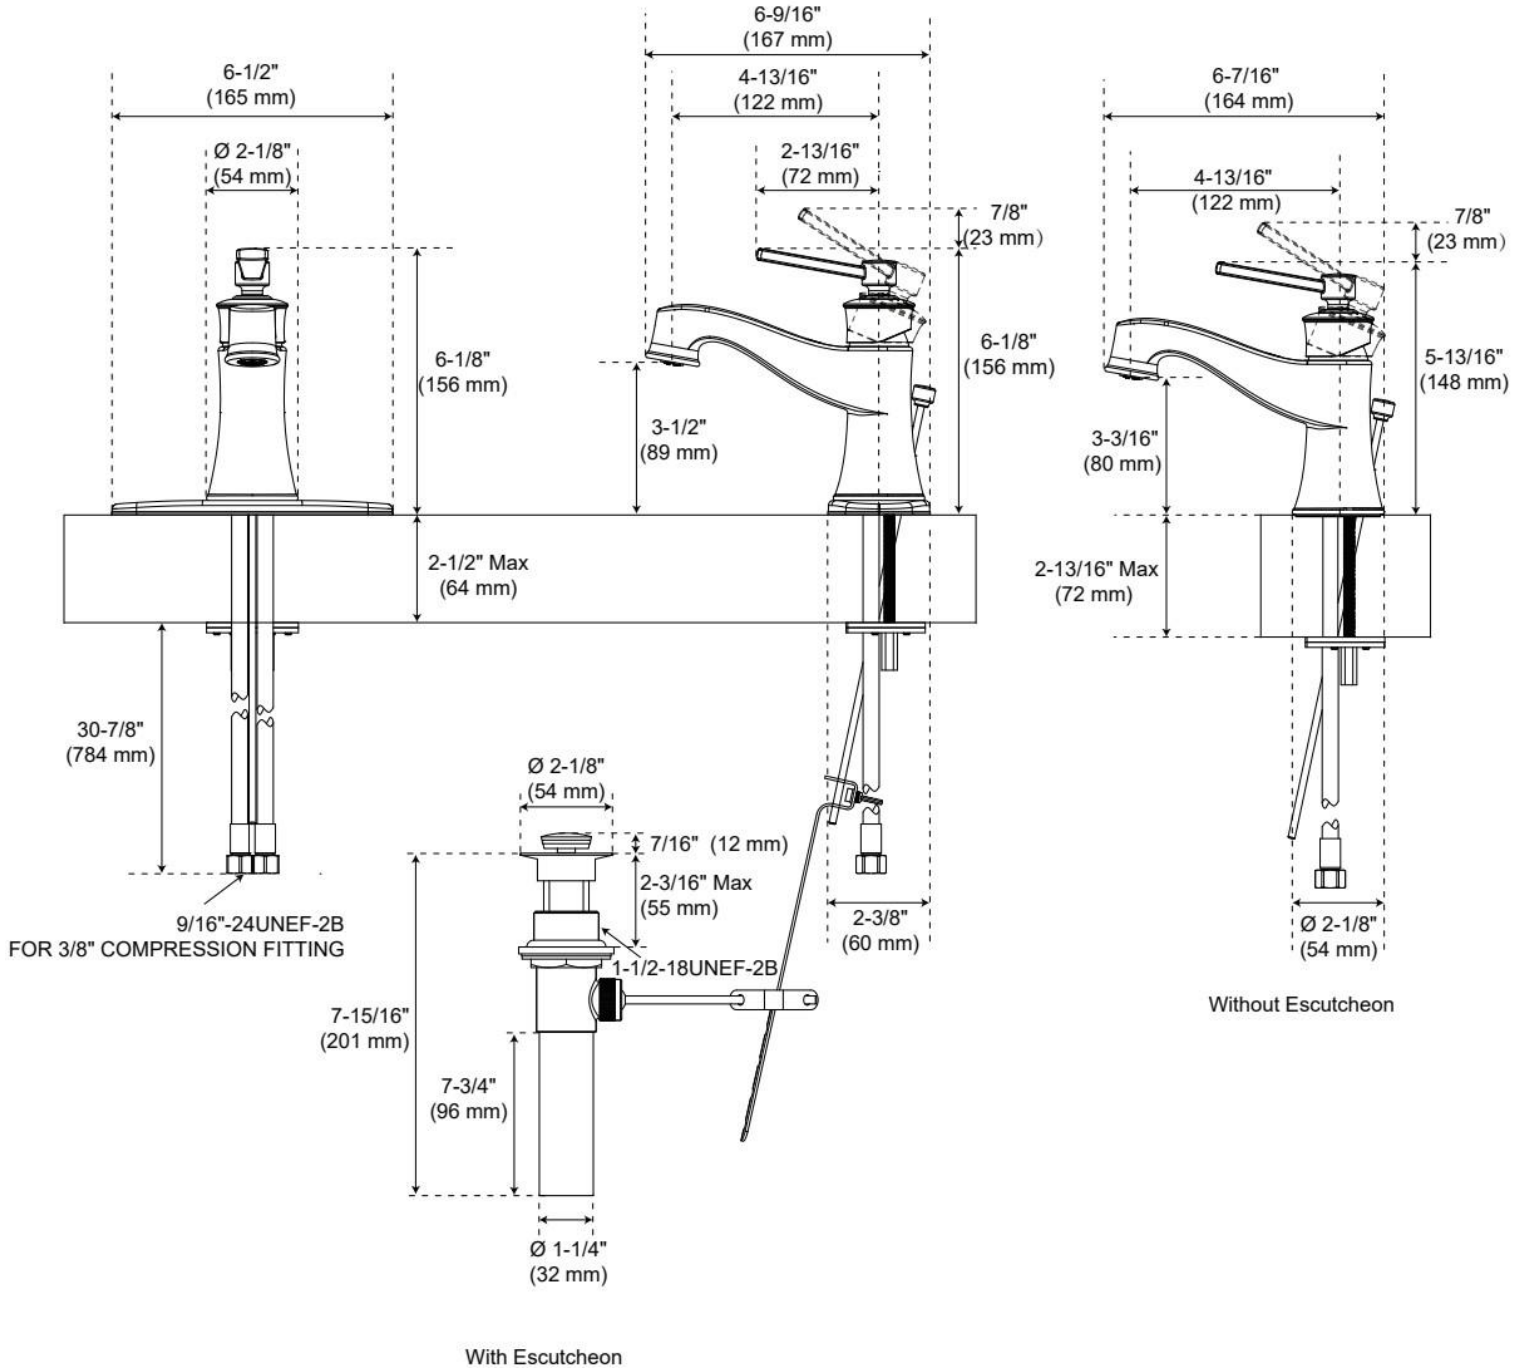

## FEATURES

Material: Metal construction for strength and durability  
Faucet Centers: Single-Hole  
Installation Type: Single-Hole  
Flow Rate: 1.2 gpm (4.5 L/min) @ 60 psi  
Cartridge Type: Ceramic Disc  
Swivel Spout: No  
Drain Type: Lift rod metal pop-up with overflow

## ADDITIONAL FEATURES

- Drain is only compatible with sinks that have an overflow.
- Included deck plate converts faucet from a single-hole installation to a 4" centerset spread.

REVISED 11/22/2024

# PENDLETON SINGLE-HOLE BATHROOM FAUCET

SKU: 948578  
Code: SHWST107

REVISED 11/22/2024