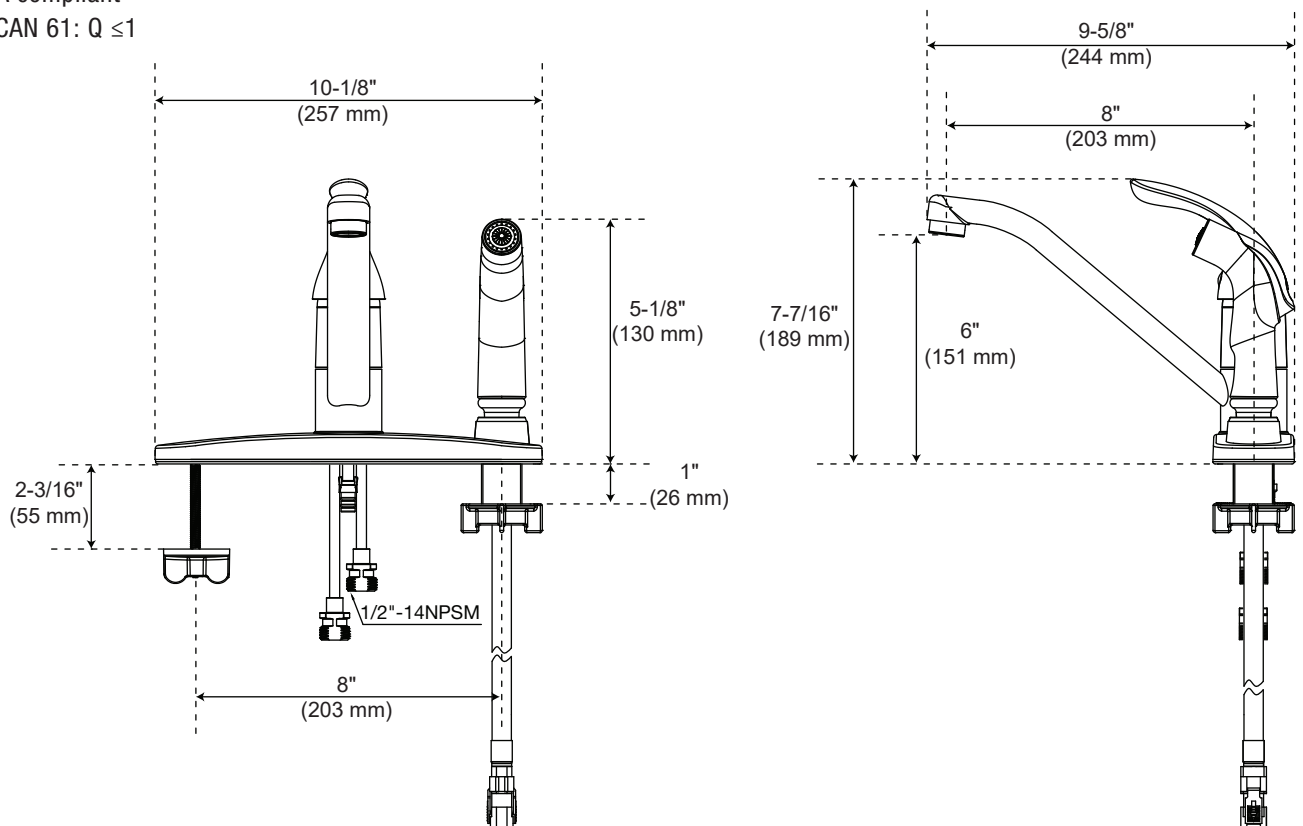

PFXC3127 SINGLE HANDLE KITCHEN FAUCET WITH SIDE SPRAY

Product Features

- Max. flow rate: 1.5 gpm (5.7 L/min) at 60 psi
- Metal handle
- Ceramic disc cartridge
- 3-hole sink with 8" on-center installation
- With side sprayer on deck plate

Optional Parts

- | | |
|-----------------|---------------------|
| 1.0 GPM Aerator | Neoperl 40.2058.000 |
| 0.5 GPM Aerator | OBPF530223CP |

PFXC3127

Codes and Certifications

- Certified to ASME A112.18.1 / CSA B125.1
- cUPC/IAPMO listed
- Handle ADA compliant
- NSF/ANSI/CAN 61: Q ≤1