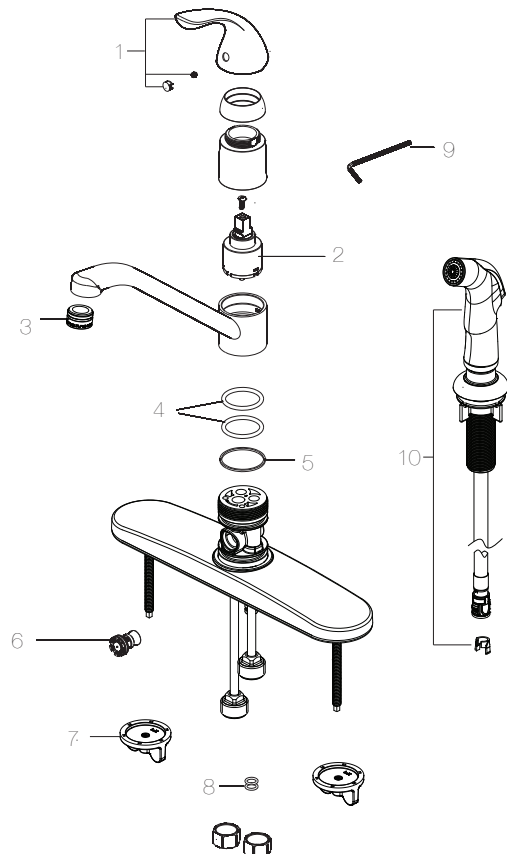

PFXC4111

SINGLE HANDLE KITCHEN FAUCET WITH SIDE SPRAYER

Model Numbers

PFXC4111CP	Chrome
PFXC4111ZBN	Brushed nickel
PFXC4111CPA	Chrome

No.	Item	Part Number	Material Type
1	Handle assembly	OBPF713060*	Zinc alloy
2	Cartridge	OBPF220120	Ceramic
3	Aerator	OBPF530094*	Brass
4	O-ring (set of 2)	OBPF60032	Rubber
5	Washer	OBPF64070	Pom
6	Diverter	OBPF70037	Pom
7	Mounting nut	OBPF156109	Plastic
8	O-ring	OBPF60002	Rubber
9	2.5mm Hex allen wrench	OBPF1RP70221	Steel
10	Side spray	OBPF636106*	ABS

PFXC4111CP

Warranty and Codes

This product comes complete with installation, operating, care and maintenance instructions. This PROFLO faucet carries a limited lifetime warranty when installed in residential applications. The warranty is five years in commercial applications. This product meets: ASME A112.1 8.1.