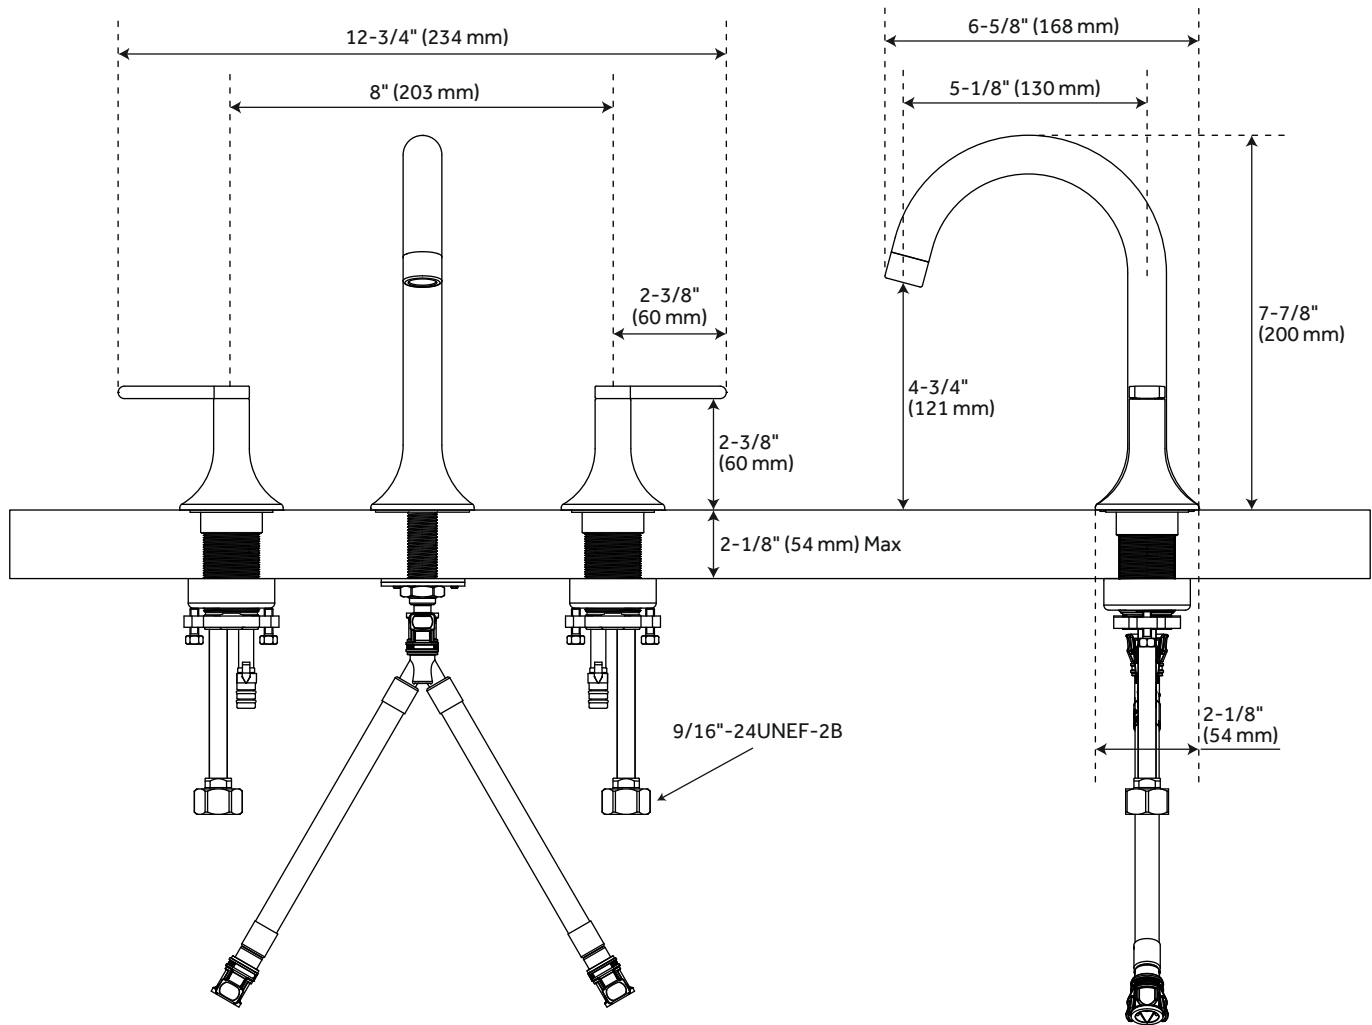

### FEATURES

- Material: Brass
- Installation Type: Widespread
- Design: Modern
- Handle Type: Lever
- Hot and Cold Indicators: No
- Drain Included: Yes
- Maximum Flow Rate: 1.2 gpm (4.5 L/min)  
@ 60 psi
- Drain is Compatible with Sinks that have  
an Overflow Hole
- A Knurled and Smooth Aerator is Included  
with the Faucet

### FEATURES

- Max Countertop Thickness: 2-1/8"
- Faucet Centers: 8"
- Length: 12-3/4"
- Width: 6-5/8"
- Height: 7-7/8"
- Handle Height: 2-3/8"
- Handle Length: 2-3/8"
- Height to Spout: 4-3/4"
- Spout Reach: 5-1/8"
- Base Plate Diameter: 2-1/8"
- IPS: 1/2"