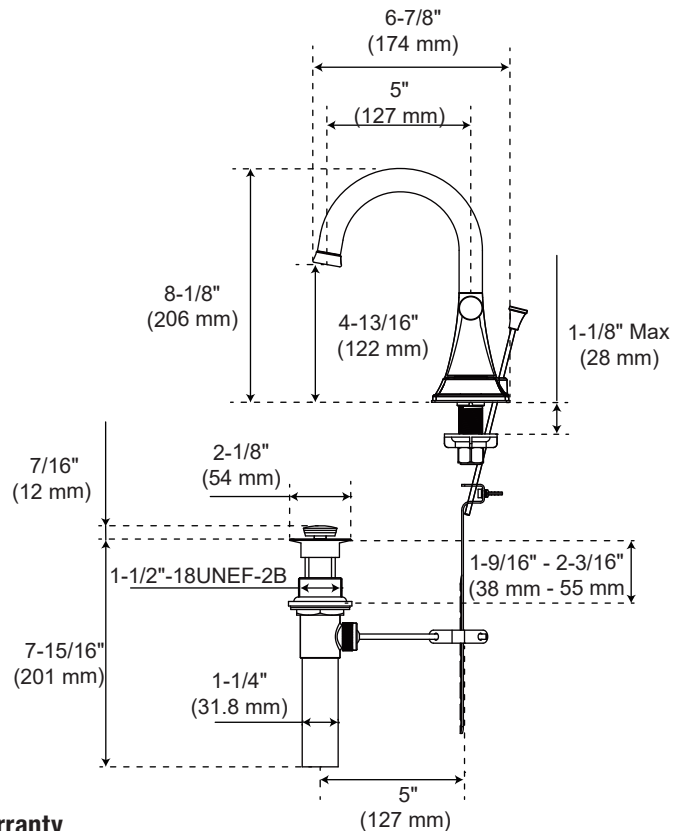

Codes and Certifications

PFWSC2847

- Certified to ASME A112.18.1 / CSA B125.1
- cUPC/IAPMO listed
- Handle ADA compliant
- EPA WaterSense certified
- NSF/ANSI/CAN 61: Q ≤1