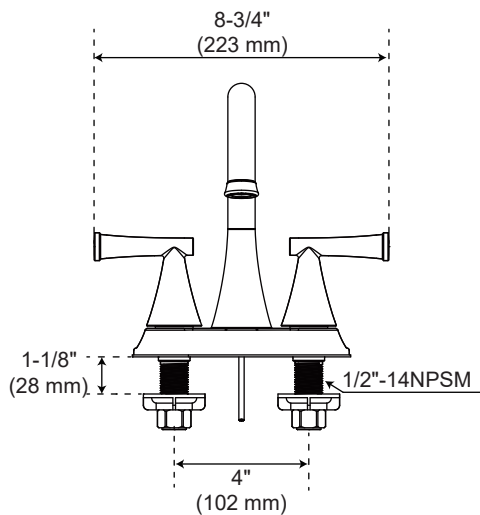

Codes and Certifications

PFWSC2847

- Certified to ASME A112.18.1 / CSA B125.1
- cUPC/IAPMO listed
- Handle ADA compliant
- EPA WaterSense certified
- NSF/ANSI/CAN 61: Q ≤1