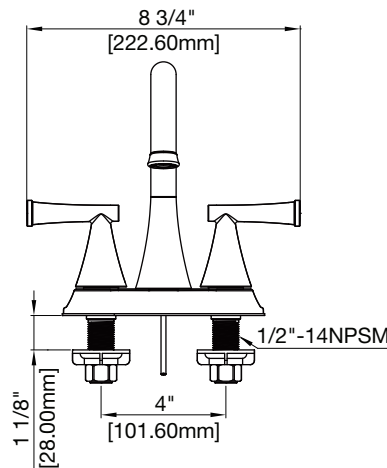

PFWSC2840

PROFLO[®]

TWO HANDLE LAVATORY FAUCET

Product Features

- Ceramic Disc Cartridges
- Metal Handles
- With Brass Pop-up
- Requires 3-Hole Sink With 4" On-Center
- Flow Rate: 1.2 GPM at 60 PSI
- ADA Compliant
- Meets ANSI:A112.18.1M
- cUPC/IAPMO Listed
- WaterSense Certified
- AB1953 Certified

PFWSC2840CP

Model Numbers

PFWSC2840CP chrome
 PFWSC2840BN brushed nickel
 PFWSC2840ORB oil rubbed bronze

Product Specifications

Available Parts

PF3207027H HOT Cartridge
 PF3207027C COLD Cartridge

Warranty and Codes