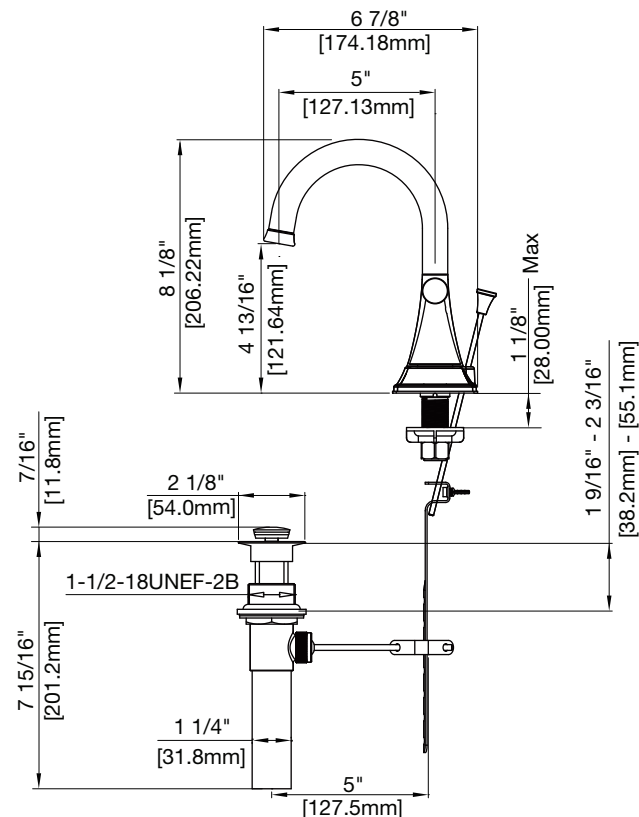

PFWSC2840

PROFLO[®]

TWO HANDLE LAVATORY FAUCET

Product Features

- Ceramic Disc Cartridges
- Metal Handles
- With Brass Pop-up
- Requires 3-Hole Sink With 4" On-Center
- Flow Rate: 1.2 GPM at 60 PSI
- ADA Compliant
- Meets ANSI:A112.18.1M
- cUPC/IAPMO Listed
- WaterSense Certified
- AB1953 Certified

PFWSC2840CP

Model Numbers

PFWSC2840CP chrome
 PFWSC2840BN brushed nickel
 PFWSC2840ORB oil rubbed bronze

Product Specifications

Available Parts

PF3207027H HOT Cartridge
 PF3207027C COLD Cartridge

Warranty and Codes