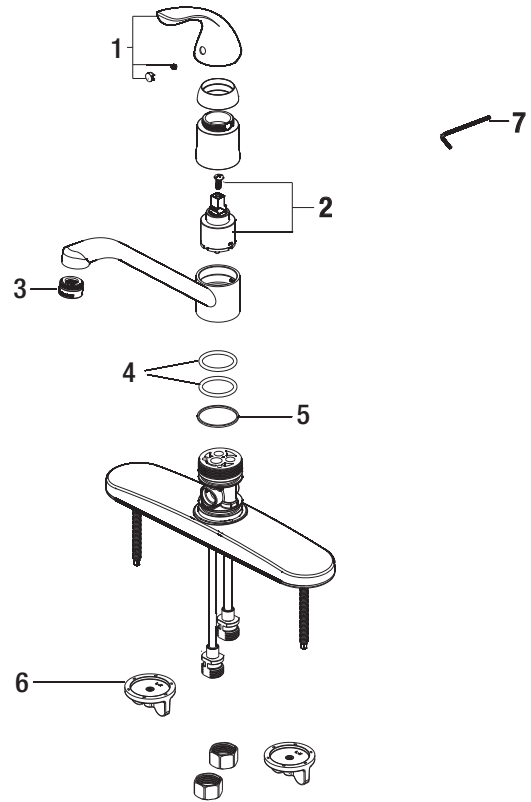

Warranty and Codes

This product comes complete with installation, operating, care and maintenance instructions. This PROFLO faucet carries a limited lifetime warranty when installed in residential applications. The warranty is five years in commercial applications. Certified to ASME A112.18.1.
*Compliant with lead content requirements of California AB1953

FERGUSON.COM/PROFLO