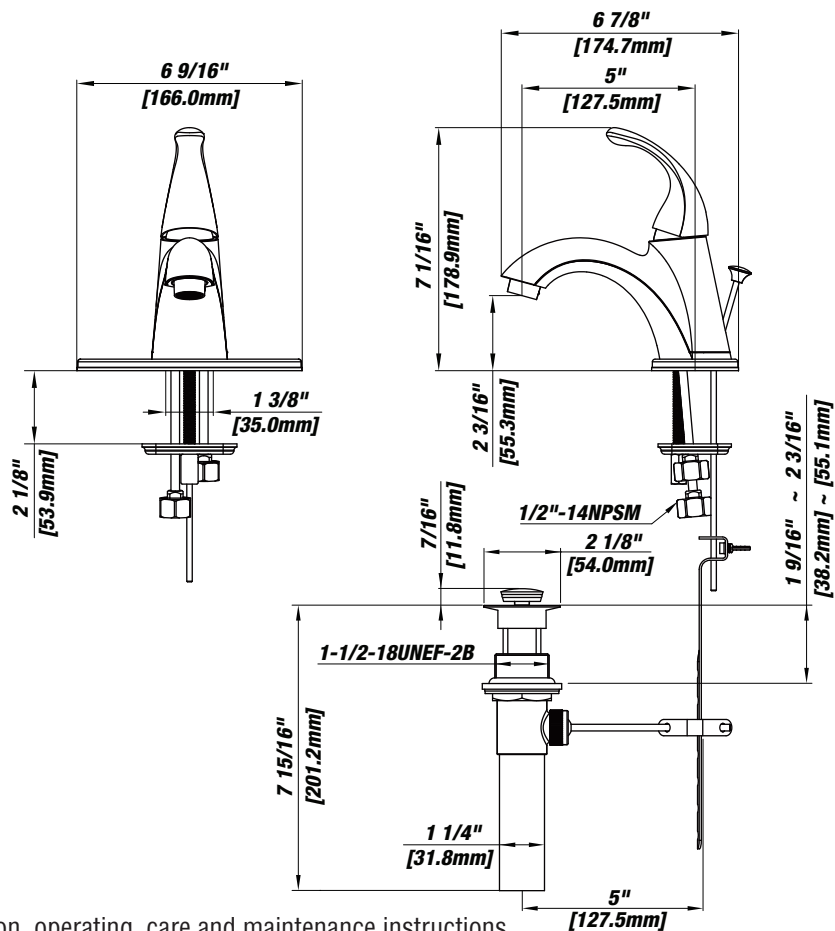

PFWSC6857

ALVORD SINGLE HANDLE LAVATORY FAUCET

Product Features

- Ceramic disc cartridge
- Metal handle
- With brass pop-up
- Single hole or 4" center installation with optional deck plate (included)
- Brass construction
- Flow rate: 1.2 gpm at 60 psi
- ADA compliant
- Certified to ASME A112.18.1 / CSA B125.1
- cUPC/IAPMO listed
- Watersense certified
- NSF/ANSI/CAN61: $Q \leq 1$

PFWSC6857CP

Model Numbers

PFWSC6857CP Chrome
PFWSC6857ZBN Brushed nickel

Warranty and Codes

This product comes complete with installation, operating, care and maintenance instructions. This PROFLO faucet carries a limited lifetime warranty when installed in residential applications. The warranty is five years in commercial applications.