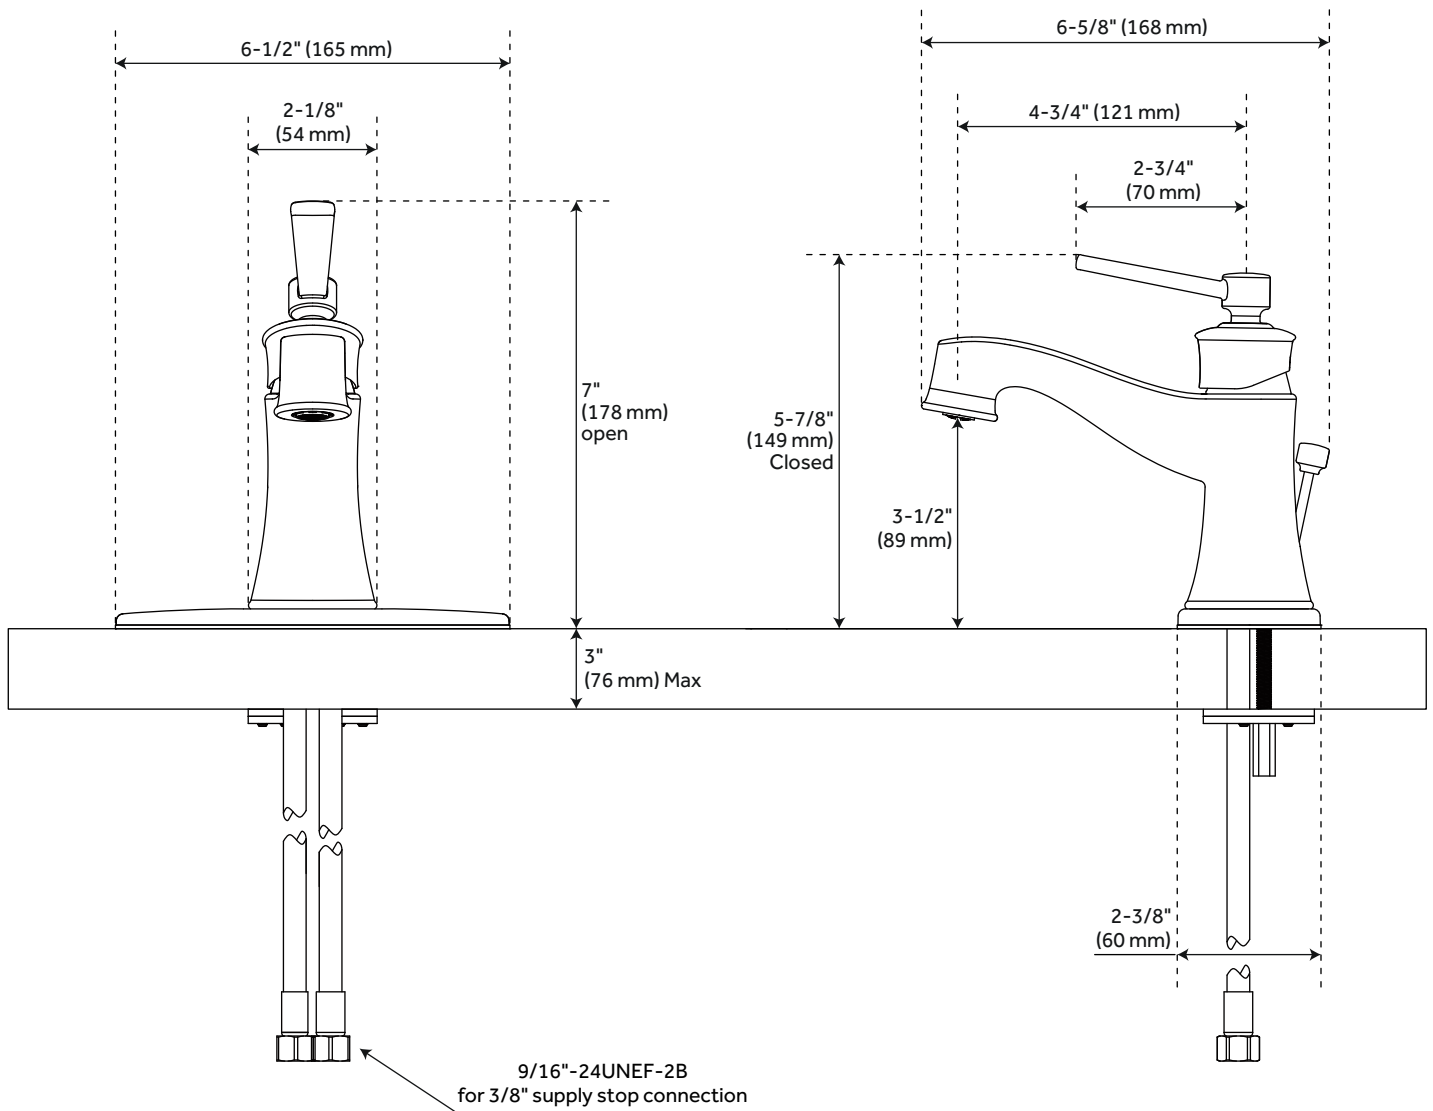

## FEATURES

Installation Type: Single-Hole  
Design: Modern  
Length: 6-1/2"  
Width: 6-5/8"  
Height: 5-7/8"  
Faucet Centers: Single-Hole  
Overflow Hole: true  
Fits Drain Hole Size: 1-1/2"  
Drain Included: Yes  
Faucet Material: Brass  
Handle Type: Lever  
Handle Length: 2-3/4"  
Base Plate Width: 2-3/8"  
IPS: 1/2"  
Flow Rate: 1.2 gpm (4.5 L/min) @ 60 psi  
Kitchen Faucet Holes: 1  
Max. Countertop Thickness: 3"  
Height To Spout: 3-1/2"  
Spout Reach: 4-3/4"  
Handle Height: 5-7/8"  
Ceramic Disc Cartridges: Yes  
Hot and Cold Indicators: No

# PENDLETON SINGLE-HOLE BATHROOM FAUCET

SKU: 948578

Code: SHWST107

## ADDITIONAL FEATURES

- Drain is only compatible with sinks that have an overflow.
- Included deck plate converts faucet from a single-hole installation to a 4" centerset spread.

REVISED 3/17/2023

# PENDLETON SINGLE-HOLE BATHROOM FAUCET

SKU: 948578  
SHWSCPT107

All dimensions and specifications are nominal and may vary. Use actual products for accuracy in critical situations.