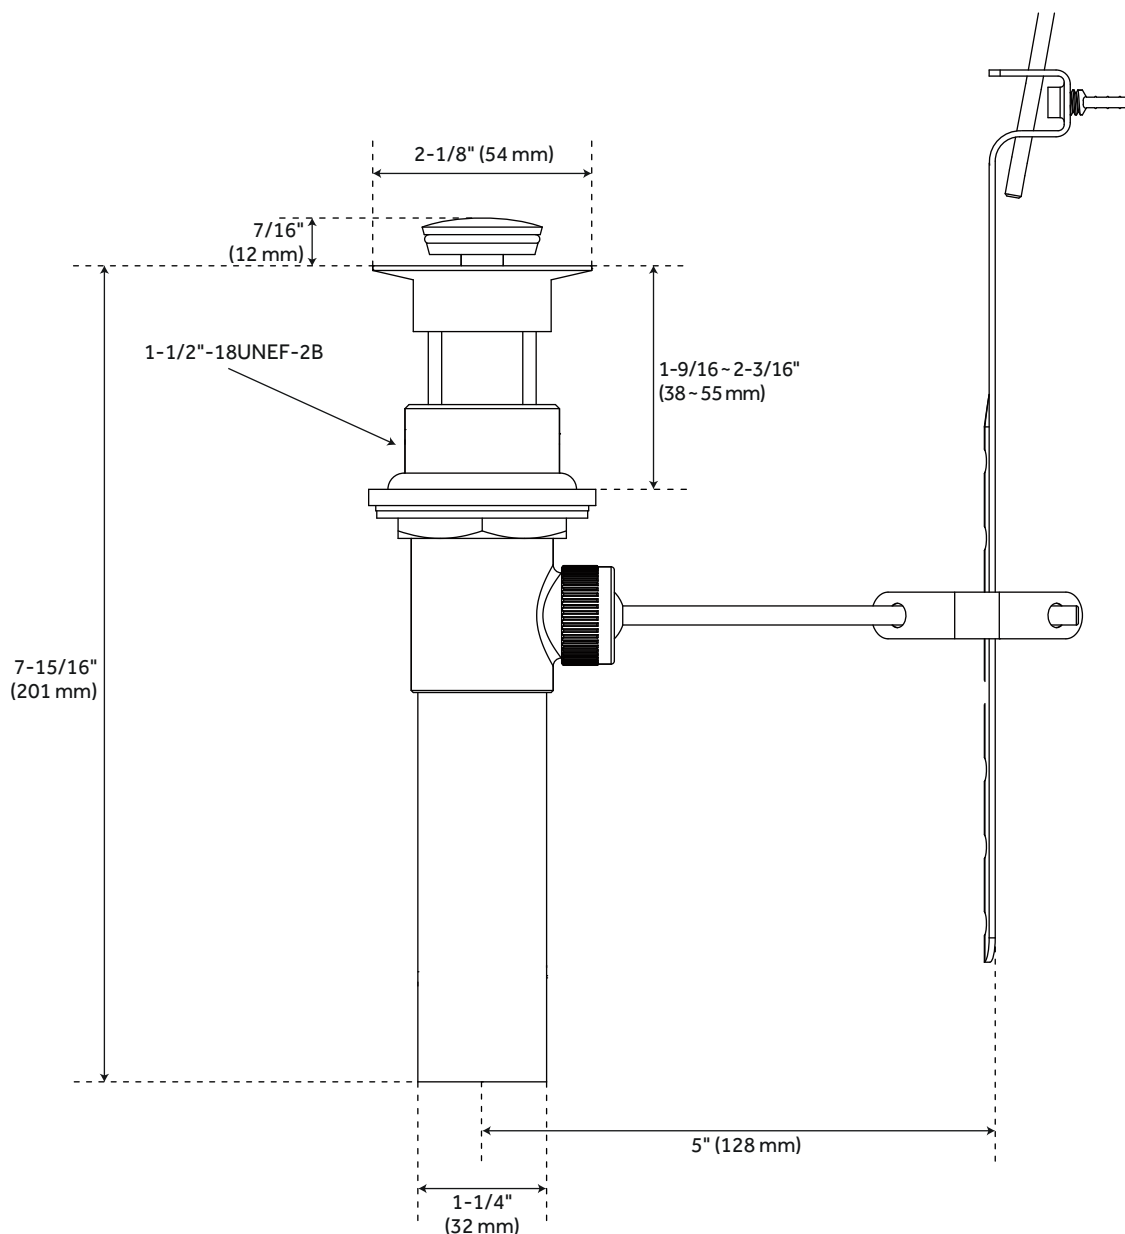

## FEATURES

Installation Type: Single-Hole  
Design: Modern  
Length: 6-1/2"  
Width: 6-5/8"  
Height: 5-7/8"  
Faucet Centers: Single-Hole  
Overflow Hole: true  
Fits Drain Hole Size: 1-1/2"  
Drain Included: Yes  
Faucet Material: Brass  
Handle Type: Lever  
Handle Length: 2-3/4"  
Base Plate Width: 2-3/8"  
IPS: 1/2"  
Flow Rate: 1.2 gpm (4.5 L/min) @ 60 psi  
Kitchen Faucet Holes: 1  
Max. Countertop Thickness: 3"  
Height To Spout: 3-1/2"  
Spout Reach: 4-3/4"  
Handle Height: 5-7/8"  
Ceramic Disc Cartridges: Yes  
Hot and Cold Indicators: No

## ADDITIONAL FEATURES

- Drain is only compatible with sinks that have an overflow.
- Included deck plate converts faucet from a single-hole installation to a 4" centerset spread.

REVISED 3/17/2023

# PENDLETON SINGLE-HOLE BATHROOM FAUCET

SKU: 948578  
SHWSCPT107

All dimensions and specifications are nominal and may vary. Use actual products for accuracy in critical situations.

# PENDLETON SINGLE-HOLE BATHROOM FAUCET LIFT-ROD DRAIN

SKU: 948578  
SHWSCPT107

All dimensions and specifications are nominal and may vary. Use actual products for accuracy in critical situations.