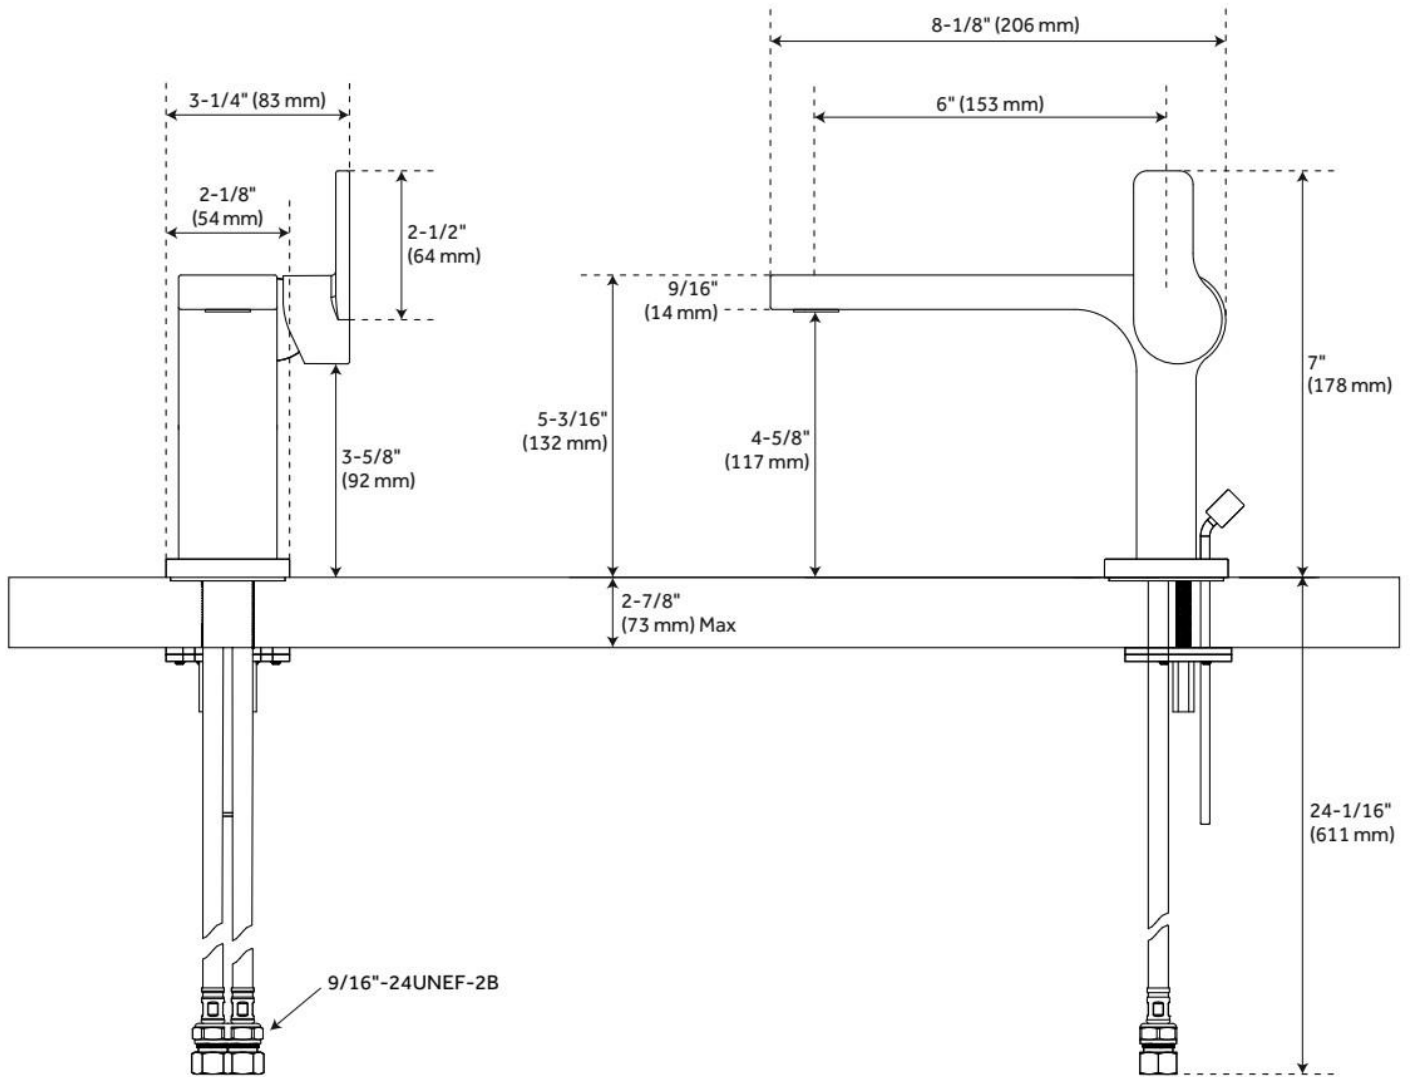

HIBISCUS SINGLE-HOLE BATHROOM FAUCET

SKU: 948575

Code: SHWSCHB107

FEATURES

Material: Metal construction for strength and durability

Installation Type: Single-Hole

Flow Rate: 1.2 gpm (4.5 L/min) @ 60 psi

Cartridge Type: Ceramic Disc

Swivel Spout: No

Drain Type: Lift rod metal pop-up with overflow

ASME A112.18.1/CSA B125.1, NSF/ANSI 372, NSF/ANSI 61, NSF/ANSI/CAN 61, NSF/ANSI/CAN 61-9:Q≤1, ICC/ANSI A117.1, CEC Listed, WaterSense by IAPMO, Massachusetts Accepted, LISTED ID: SHWSCHB107*

ADDITIONAL FEATURES

- Drain is only compatible with sinks that have an overflow.
- Metal handle.

REVISED 5/15/2024

HIBISCUS SINGLE-HOLE BATHROOM FAUCET

SKU: 948575

Code: SHWSCHB107

REVISED 5/15/2024

HIBISCUS SINGLE-HOLE BATHROOM FAUCET