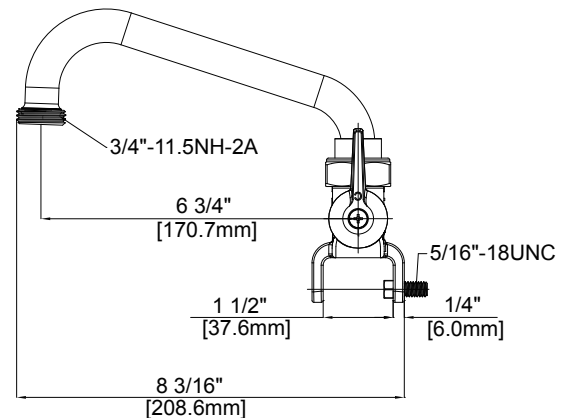

Model Numbers

PF247A Chrome

Warranty and Codes

This product comes complete with installation, operating, care and maintenance instructions. This PROFLO faucet carries a limited lifetime warranty when installed in residential applications. The warranty is five years in commercial applications.

*Compliant with lead content requirements of California AB 1953.

NSF/ANSI/CAN372
NSF/ANSI/CAN 61-9 Q_s1

FERGUSON.COM/PROFLO