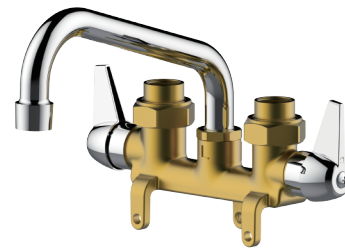

## Two Handle Laundry Faucet

### Product Features

- Union inlets are combination 1/2" IPS or solder
- Washerless cartridge
- Optional hose thread included
- Flow rate: aerator and hose thread, no less than 2.4 gpm at 20 PSI
- Clamp-type mounting
- Solid brass waterways
- Cast brass construction
- Metal handle
- cUPC/IAPMO listed
- Certified to ASME A112.18.1/CSA B125.1
- NSF/ANSI/CAN61:  $Q \leq 1$