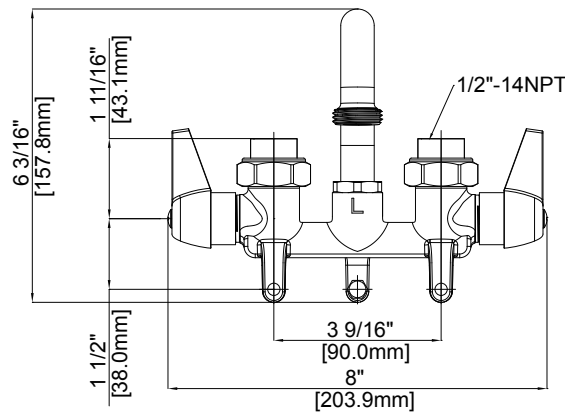

Model Numbers

PF247A Chrome

Warranty and Codes

This product comes complete with installation, operating, care and maintenance instructions. This PROFLO faucet carries a limited lifetime warranty when installed in residential applications. The warranty is five years in commercial applications.

*Compliant with lead content requirements of California AB 1953.

NSF/ANSI/CAN372
NSF/ANSI/CAN 61-9 Q_s1

FERGUSON.COM/PROFLO