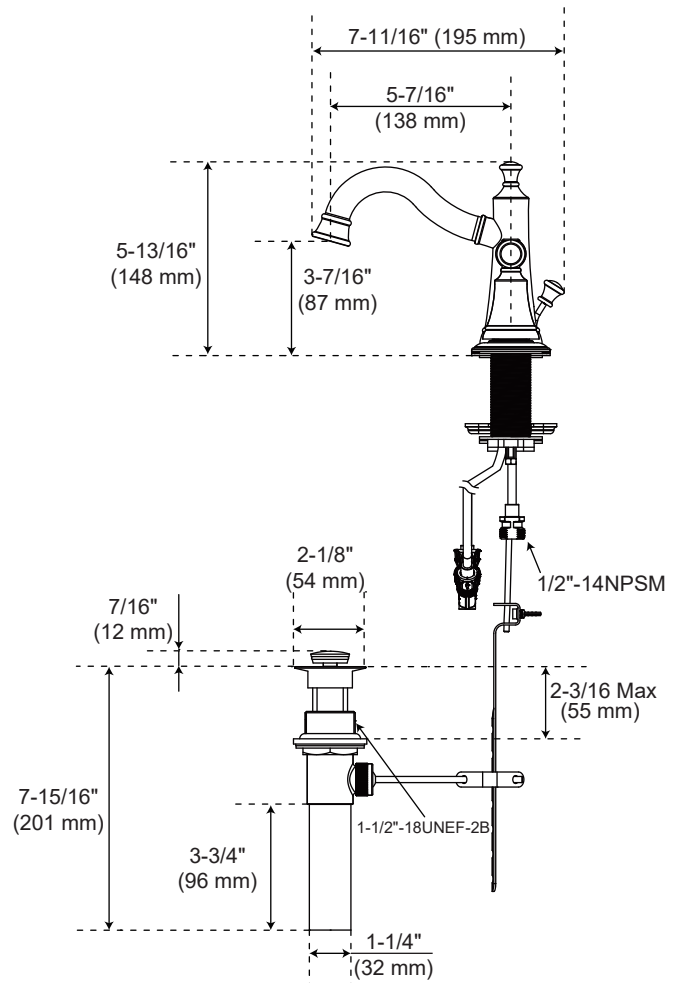

Codes and Certifications

PFWSC4867

- Certified to ASME A112.18.1 / CSA B125.1
- cUPC/IAPMO listed
- Handle ADA compliant
- NSF/ANSI/CAN 61: Q ≤1
- EPA WaterSense certified