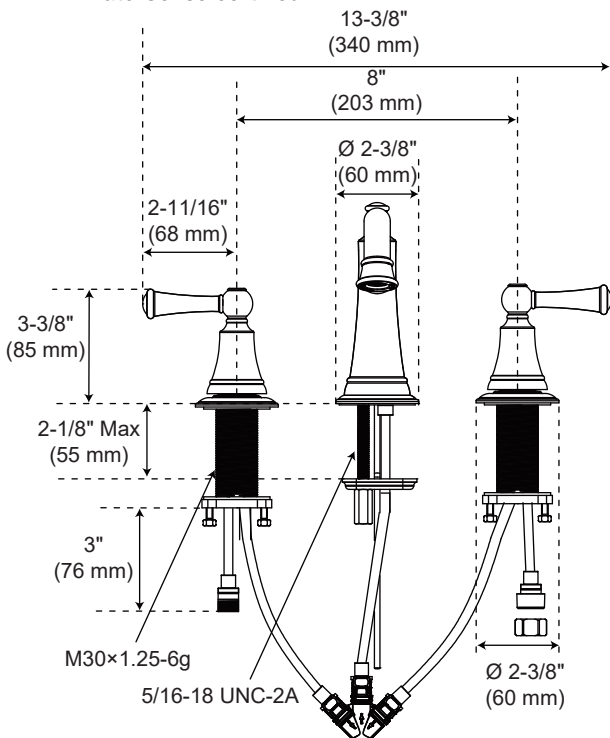

Codes and Certifications

PFWSC4867

- Certified to ASME A112.18.1 / CSA B125.1
- cUPC/IAPMO listed
- Handle ADA compliant
- NSF/ANSI/CAN 61: Q ≤1
- EPA WaterSense certified