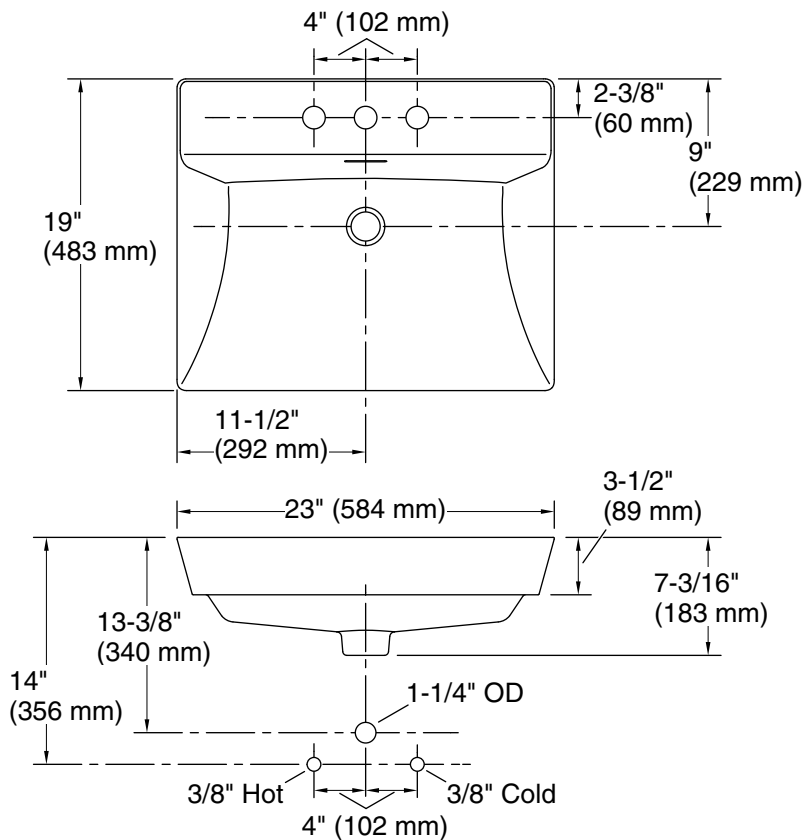

Brazn™ Rectangle

Vessel bathroom sink with widespread faucet holes
K-21059-8

Recommended ADA Installation

Technical Information

All product dimensions are nominal.

Installation: Vessel

Drain hole: 1-3/4" (45 mm)

Notes

Install this product according to the installation instructions.

NOTICE: Countertop manufacturer or cutter must use the cut-out template provided with the product, or a current one provided by Kohler Co. (call 1-800-4-KOHLER). Kohler Co. is not responsible for cutout errors when the incorrect cut-out template is used.

ADA, OBC, CSA B651 compliant when installed to the specific requirements of these regulations.