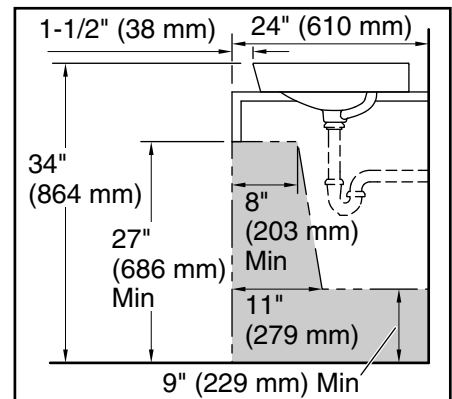

Brazn™ Rectangle

Vessel bathroom sink with widespread faucet holes
K-21059-8

Recommended ADA Installation

Technical Information

All product dimensions are nominal.

Installation: Vessel

Drain hole: 1-3/4" (45 mm)

Notes

Install this product according to the installation instructions.

NOTICE: Countertop manufacturer or cutter must use the cut-out template provided with the product, or a current one provided by Kohler Co. (call 1-800-4-KOHLER). Kohler Co. is not responsible for cutout errors when the incorrect cut-out template is used.

ADA, OBC, CSA B651 compliant when installed to the specific requirements of these regulations.