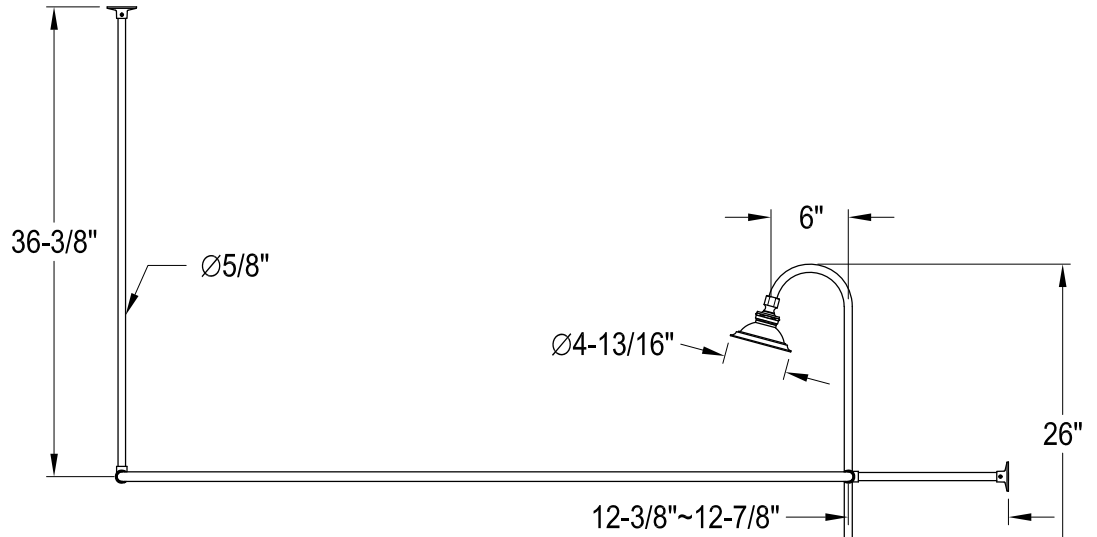

CCK4141,3AX

Shower Combo

CC461,2,5,8 Single Offset Bath Supply

CC2091,2,5,8 Tub Waste & Overflow