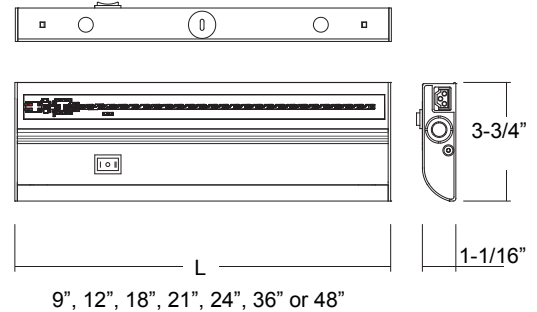

89xx Series

120V-60Hz

Catalog #:		Type
Project:		Date
Prepared by:		

LED Under Cabinet Light

89xx - LED Under Cabinet Light

DESCRIPTION

The 89xx, 90 CRI series adds a touch of warmth and elegance to any cabinet/countertop application. Low-profile, energy efficient, and maintenance free with easy installation. Low-profile, easy installation, energy efficient and maintenance free.

DESIGN FEATURES

Construction

- Aluminum housing with Ribbed Acrylic Curved Lens
- Linkable design for hardwire and plug-in

Electrical

- 120V-60Hz
- Dimmable TRIAC, 10-100%
- 50,000 hour projected life
- 3000K | 90 CRI

Installation

- Hinged wiring trough for easy access to wires
- Fast hard-wiring with snap-in connector
- Each end-cap has one 3/4" knockout and capped linkable socket
- 8966/8967: (1) 1/2" knockout located on the back side of housing
- 8968-72: (2) 1/2" knockouts located on the back side of housing

Finish

- Finish: white (WH) & brushed aluminum (BA)

Available Accessories

- 6" Connector cord: 897CN-6
- 12" Connector cord: 897CN-12
- 24" Power cord: 897PC-24
- End-to-end connector: 897CN
- Lens Replacement: 89xxL

Listing

- cCSAus Listed for damp location
- CEC JA8 Compliant
- LED Lamp: 5 Year Limited Warranty
- Other Components: 1 Year Limited Warranty

ORDERING GUIDE

Example: 8966WH

Model #	Finish
8966: 9"	WH : White
8967: 12"	BA : Brushed Aluminum
8968: 18"	
8969: 21"	
8970: 24"	
8971: 36"	
8972: 48"	

TEL: 800.937.6925 | Fax: 800.207.9509 | www.rplighting.com

Specifications and dimensions subject to change without notice.