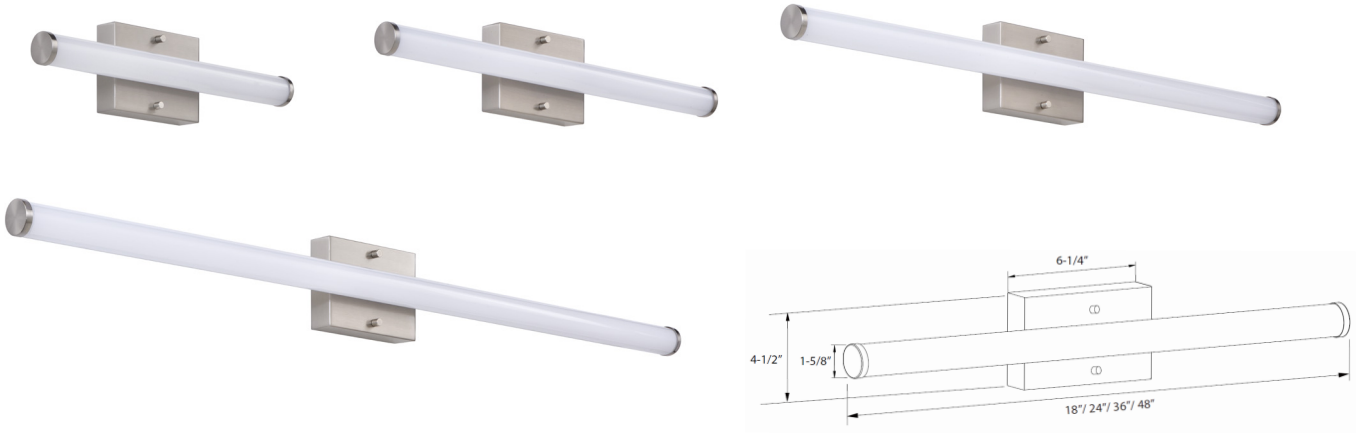

## LED Round Linear Vanity Light

### DESCRIPTION

See yourself in the best light with the 4917 Series LED Round Linear Vanity Light - the perfect balance between LED energy efficiency and attractive modern style. This vanity will instantly update the decor in your bath or powder room and adds a sophisticated finishing touch.

#### Construction

- Heavy duty steel wall mount box and end caps
- Diffused linear acrylic lens

#### Installation

- 5" x 6" Canopy and Mounting Plate included for installations with 3" or 4" J-Box applications
- Fixture may be installed horizontally or vertically on a wall