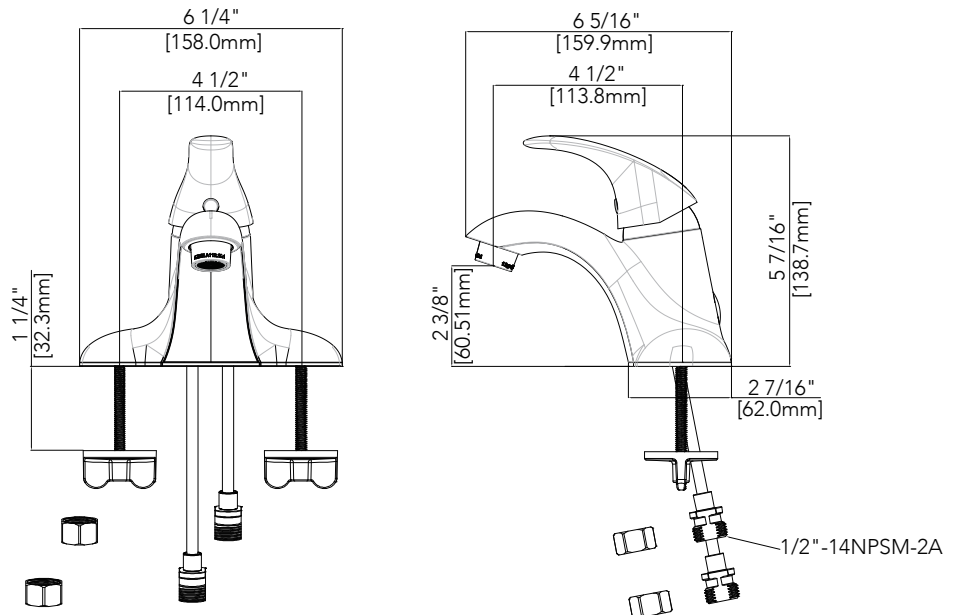

Model Numbers

PFWSCM1M1087 Chrome MPID#:7286081
PFWSCM1M1087ZBN Brushed nickel MPID#:7286092

Warranty and Codes

This product comes complete with installation, operating, care and maintenance instructions. This PROFLO faucet carries a limited lifetime warranty when installed in residential applications. The warranty is five years in commercial applications.

*Compliant with lead content requirements of California AB 1953.

FERGUSON.COM/PROFLO