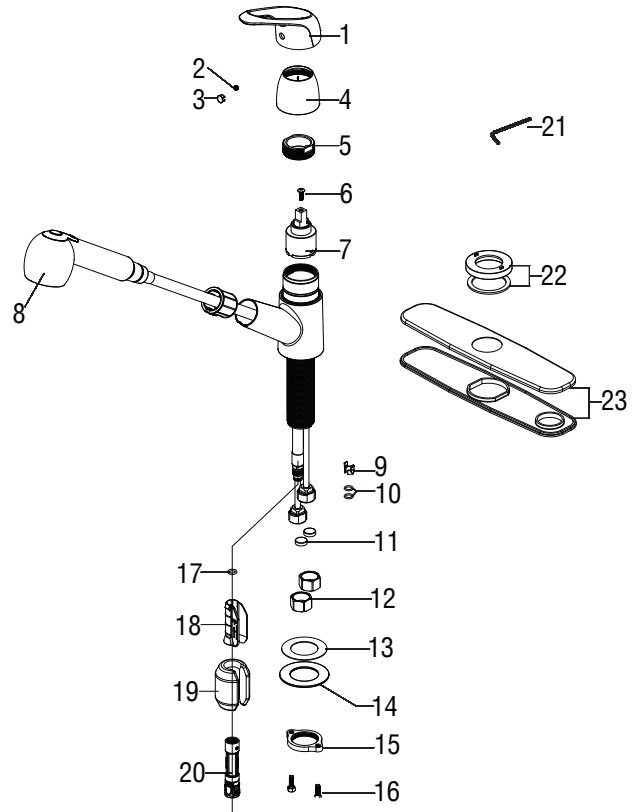

Parts Breakdown Single Handle Kitchen Faucet

PFXCM1M206

PFXCM1M206

Model Numbers

PFXCM1M206 Chrome

PFXCM1M206BN Brushed Nickel

* Specify Finish

No.	Item	Part Number
1	Handle	RP13033*
2	Set Screw	RP50002
3	Index	RP10006
4	Cap	RP80312*
5	Bonnet	RP70336
6	Screw	RP50015
7	Cartridge	PF3357061
8	Spray Head and Hose	RP38342*
9	Block	RP70421
10	O-ring	RP60002
11	Screen Washer	RP70072
12	Coupling Nut	RP56002
13	Plastic Washer	RP64131
14	Metal Washer	RP64146
15	Nut	RP56097
16	Screw	RP50004

17	O-ring	RP60089
18	Weight Clip	RP64204
19	Weight	RP70441
20	Quick Connector	RP70479
21	2.5mm Hex Allen Wrench	RP70221
22	Flange & Washer	RP80314*
23	Escutcheon & Base Plate	RP80605*

Warranty and Codes