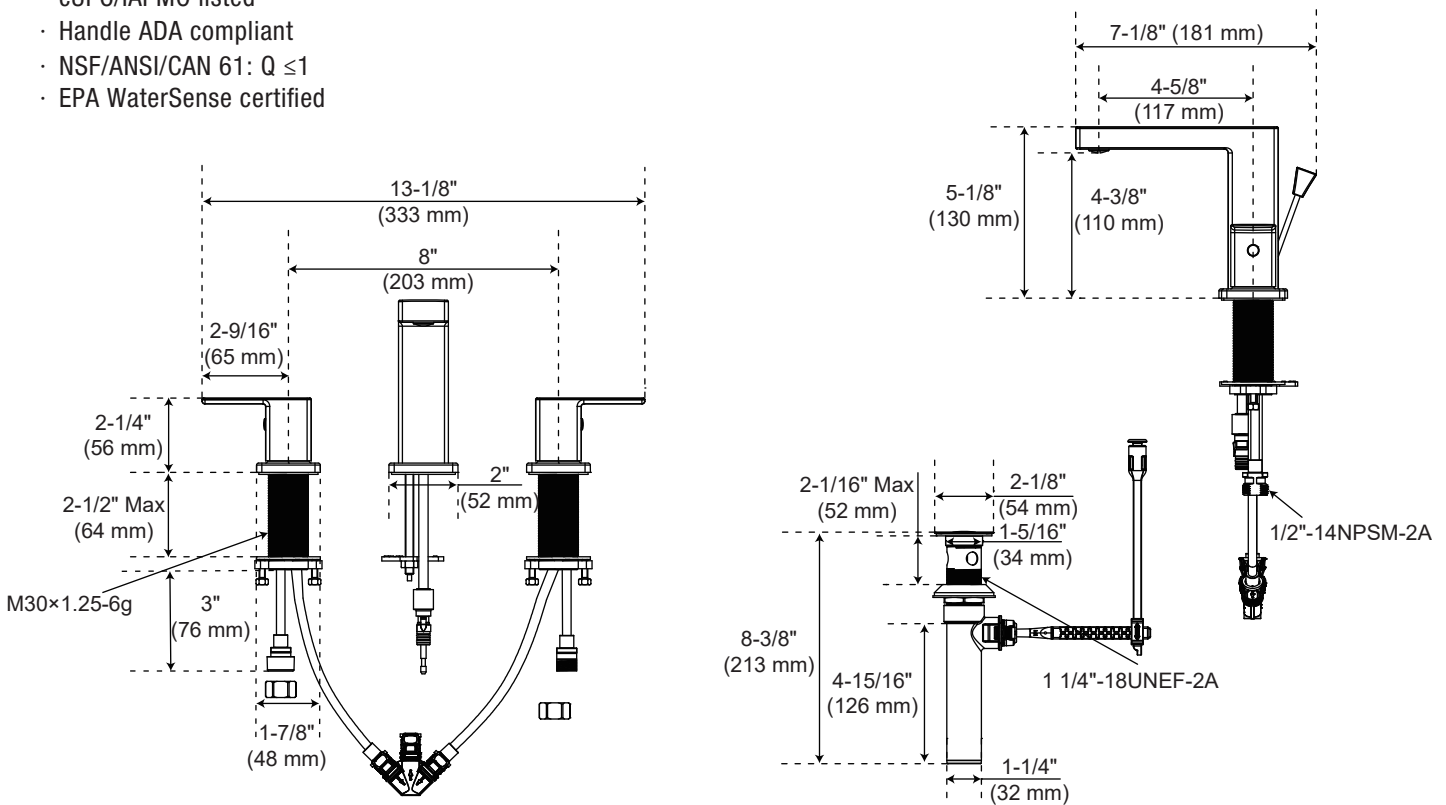

Codes and Certifications

- Certified to ASME A112.18.1 / CSA B125.1
- cUPC/IAPMO listed
- Handle ADA compliant
- NSF/ANSI/CAN 61: Q ≤1
- EPA WaterSense certified

PFWSC9867