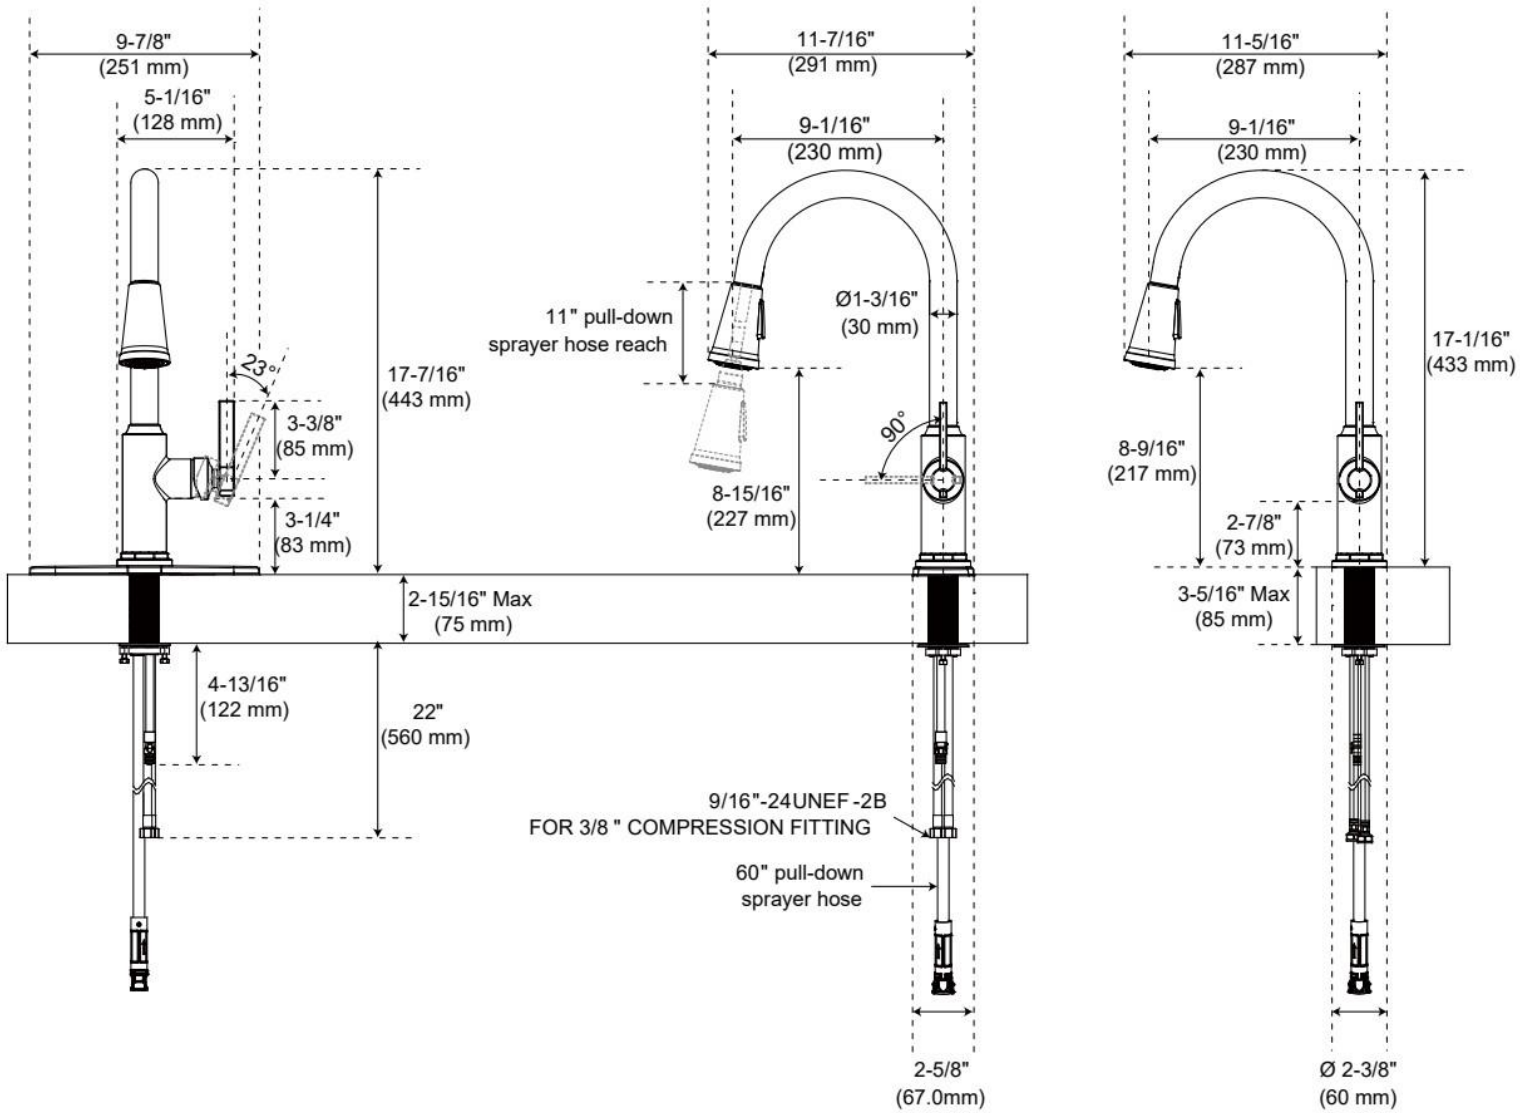

## FEATURES

Material: Metal construction for strength and durability

Faucet Centers: Single-Hole

Installation Type: Single-Hole

Flow Rate: 1.8 gpm (6.8 L/min) @ 60 psi

Spray Type: Stream, Full, Pause

Cartridge Type: Ceramic Disc

Swivel Spout: Yes

ASME A112.18.1/CSA B125.1, NSF/ANSI 372, NSF/ANSI 61, NSF/ANSI/CAN 61, NSF/ANSI/CAN 61-9:Q≤1, ICC/ANSI A117.1, CEC Listed, CALGreen, Massachusetts Accepted, LISTED ID: SHXCGF107\*

## ADDITIONAL FEATURES

- Non-kink nylon hose.
- Optional deck plate included.
- 3-Function sprayer-stream, full spray and pause.

REVISED 11/22/2024

# GREYFIELD SINGLE-HOLE PULL-DOWN KITCHEN FAUCET

SKU: 948401

Code: SHXCGF107, SH485515

With Escutcheon

Without Escutcheon

REVISED 11/22/2024