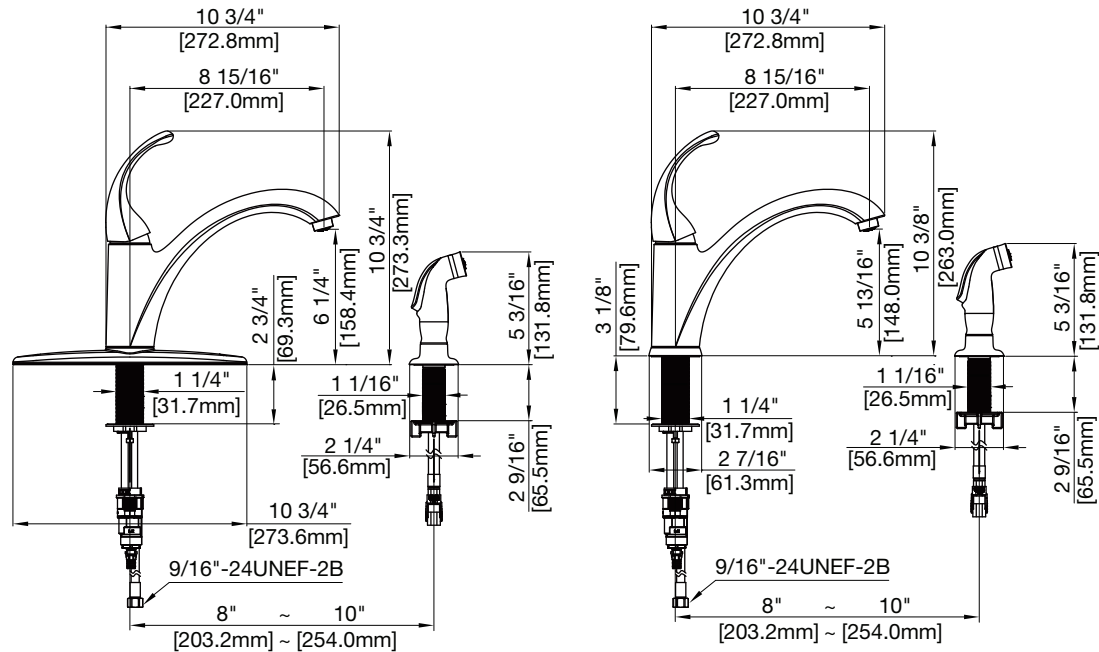

SPEC

PFXC1917

SINGLE HANDLE KITCHEN FAUCET WITH SIDE SPRAYER

Product Features

- Ceramic disc cartridge
- Metal handle
- With side sprayer
- 2-hole or 4-hole sink installation
- Max. flow rate: 1.5 gpm at 60 psi
- Deck plate included
- ADA compliant
- Certified to ASME A112.18.1 / CSA B125.1
- cUPC/IAPMO listed
- AB1953 certified
- NSF/ANSI/CAN61: Q ≤ 1

PFXC1917CP

Model Numbers

- PFXC1917CP Chrome
- PFXC1917ZBN Brushed nickel

Warranty and Codes

This product comes complete with installation, operating, care and maintenance instructions. This PROFLO faucet carries a limited lifetime warranty when installed in residential applications. The warranty is five years in commercial applications.