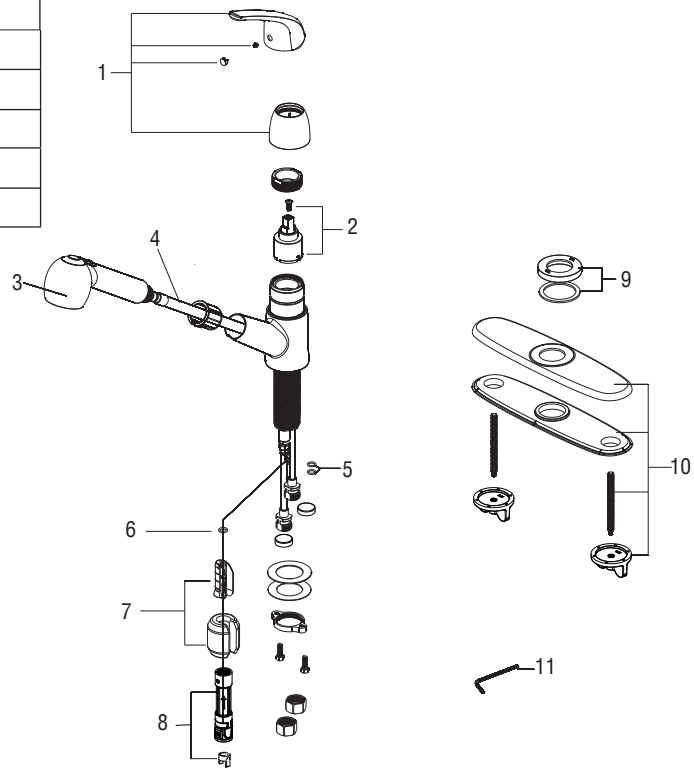

PFXC5157CP

Warranty and Codes

This product comes complete with installation, operating, care and maintenance instructions. This PROFLO faucet carries a limited lifetime warranty when installed in residential applications. The warranty is five years in commercial applications. Certified to ASME A112.18.1.
*Compliant with lead content requirements of California AB1953