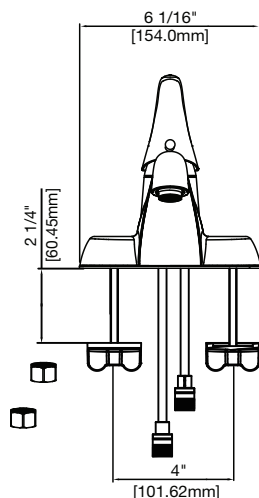

Model Numbers

1. PFWSC4747CP Chrome
   PFWSC4747ZBN Brushed nickel

Warranty and Codes

This product comes complete with installation, operating, care and maintenance instructions. This PROFLO faucet carries a limited lifetime warranty when installed in residential applications. The warranty is five years in commercial applications.

*Compliant with lead content requirements of California AB 1953.

FERGUSON.COM/PROFLO