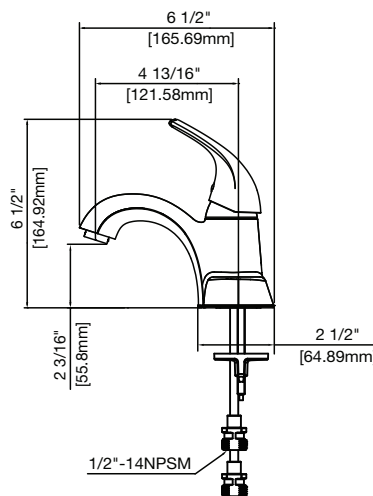

SPEC

PFWSC4747

SINGLE HANDLE LAVATORY FAUCET

Product Features

- Ceramic disc cartridge
- Metal handle
- Without pop-up
- Certified to ASME A112.18.1/CSA B125.1
- Requires 3-hole sink with 4" on-center
- Max. flow rate: 1.2 gpm at 60 psi
- ADA compliant
- cUPC/IAPMO listed
- WaterSense certified
- NSF/ANSI/CAN61: Q ≤ 1

PFWSC4747CP

Model Numbers

- PFWSC4747CP Chrome
PFWSC4747ZBN Brushed nickel

Warranty and Codes

This product comes complete with installation, operating, care and maintenance instructions. This PROFLO faucet carries a limited lifetime warranty when installed in residential applications. The warranty is five years in commercial applications.