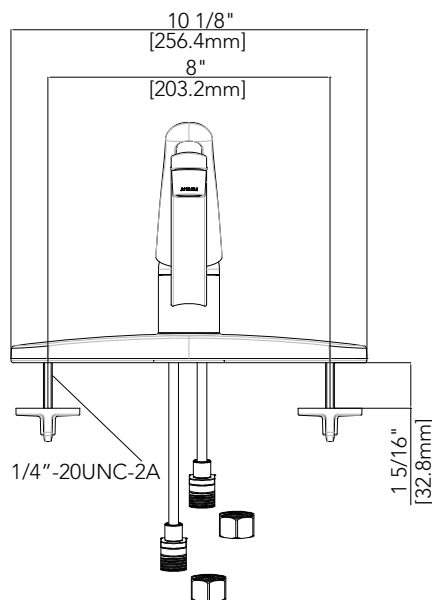

Warranty and Codes

This product comes complete with installation, operating, care and maintenance instructions. This PROFLO faucet carries a limited lifetime warranty when installed in residential applications. The warranty is five years in commercial applications.

*Compliant with lead content requirements of California AB 1953.

FERGUSON.COM/PROFLO