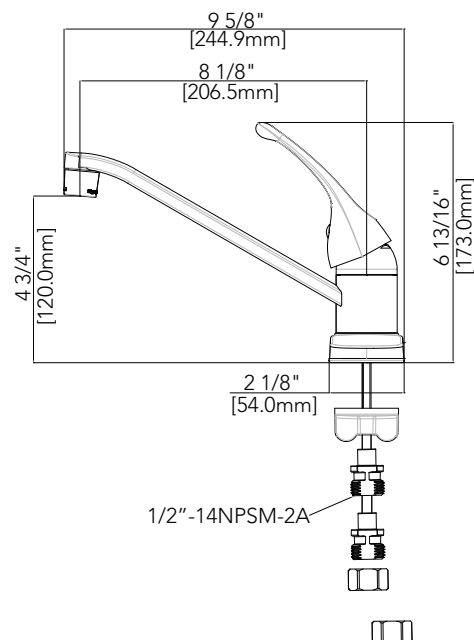

PFXCM1M7202

HEATHCOTE Single Handle Kitchen Faucet

Product Features

- Washerless cartridge
- Metal handle
- Neoperl aerator
- 3-hole sink with 8" on-center installation
- Max. flow rate: 1.8 gpm at 60 psi
- With 360° swivel spout
- cUPC/IAPMO listed
- Certified to ASME A112.18.1 / CSA B125.1
- ADA compliant
- NSF/ANSI/CAN61: $Q \leq 1$

Model Numbers

PFXCM1M7202 Phrome
MPID#:7286074

Product Specifications

PFXCM1M7202

Warranty and Codes

This product comes complete with installation, operating, care and maintenance instructions. This PROFLO faucet carries a limited lifetime warranty when installed in residential applications. The warranty is five years in commercial applications.