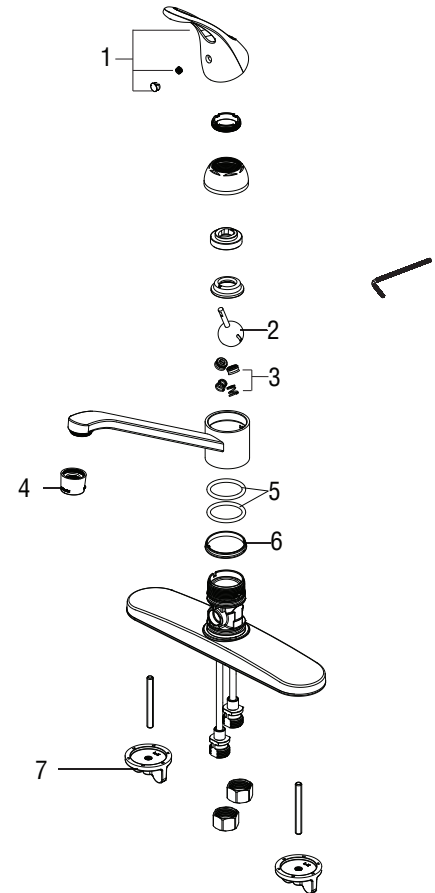

PFXCM1M7202

Warranty and Codes

This product comes complete with installation, operating, care and maintenance instructions. This PROFLO faucet carries a limited lifetime warranty when installed in residential applications. The warranty is five years in commercial applications. Certified to ASME A112.18.1.

*Compliant with lead content requirements of California AB1953