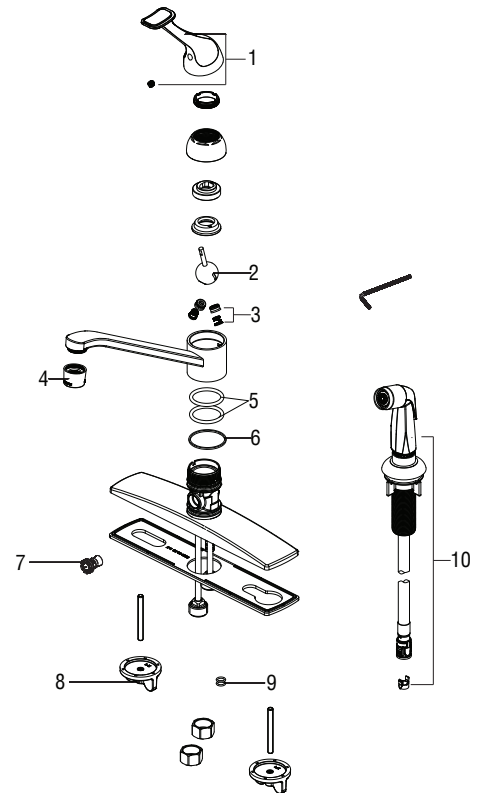

PFXCM1M201

CLIFFMONT Single Handle Kitchen Faucet With Side Spray

Model Numbers

PFXCM1M201 Chrome

No.	Item	Part Number	Material Type
1	Handle	OBPF713094*	Zinc alloy
2	Cartridge	OBPF222007	Steel
3	Seat & Spring	OBPF222008	Steel
4	Aerator	OBPF530260*	Plastic
5	O-ring	OBPF60032 (set of 2)	Rubber
6	Washer	OBPF64070	POM
7	Diverter	OBPF70037	POM
8	Mounting Nut	OBPF156109	Plastic
9	O-ring	OBPF60002	Rubber
10	Side Spray	OBPF636100WH	Plastic

*indicate finish

PFXCM1M201

Warranty and Codes

This product comes complete with installation, operating, care and maintenance instructions. This PROFLO faucet carries a limited lifetime warranty when installed in residential applications. The warranty is five years in commercial applications. This product meets: ASME A112.1 8.1. *Compliant with lead content requirements of California AB1953