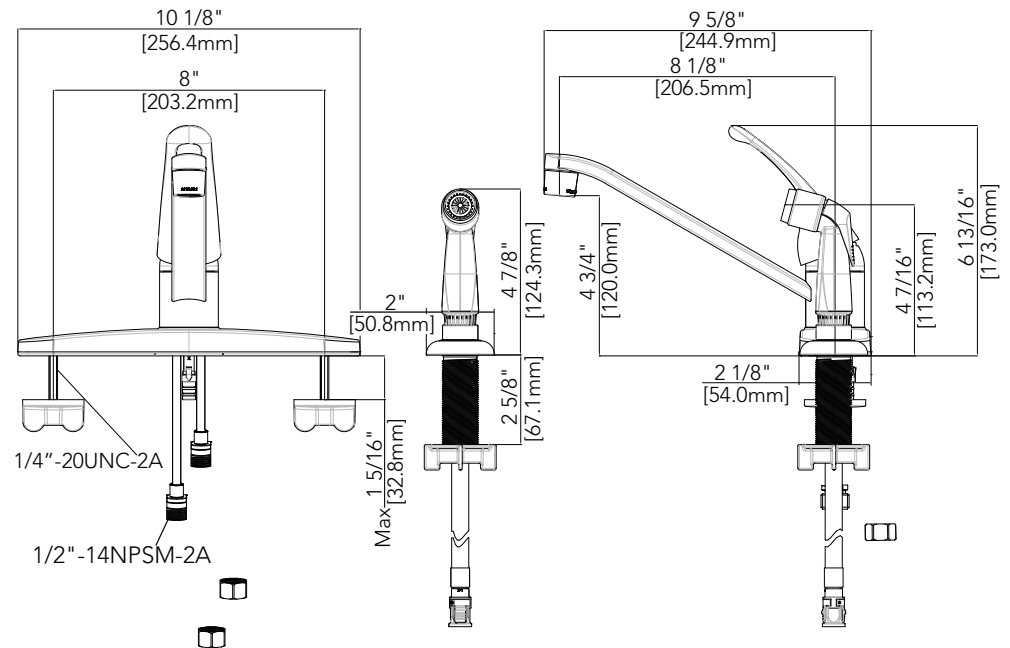

PFXCM1M7203

HEATHCOTE Single Handle Kitchen Faucet With Side Spray

Product Features

- Washerless cartridge
- Metal handle
- Neoperl aerator
- 4-hole sink with 8" on-center installation
- Max. flow rate: 1.8 gpm at 60 psi
- With side spray
- With 360° swivel spout
- Certified to ASME A112.18.1/CSA B125.1
- cUPC/IAPMO listed
- ADA compliant
- NSF/ANSI/CAN61: Q ≤ 1

Model Numbers

PFXCM1M7203 Chrome
MPID#:7286076

Product Specifications

PFXCM1M7203

Warranty and Codes

This product comes complete with installation, operating, care and maintenance instructions. This PROFLO faucet carries a limited lifetime warranty when installed in residential applications. The warranty is five years in commercial applications.