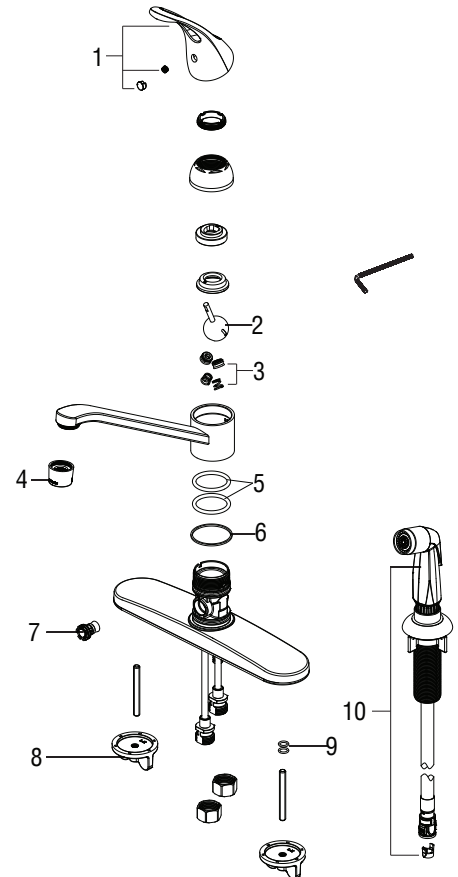

PFXCM1M7203

Warranty and Codes

This product comes complete with installation, operating, care and maintenance instructions. This PROFLO faucet carries a limited lifetime warranty when installed in residential applications. The warranty is five years in commercial applications. Certified to ASME A112.18.1.

*Compliant with lead content requirements of California AB1953