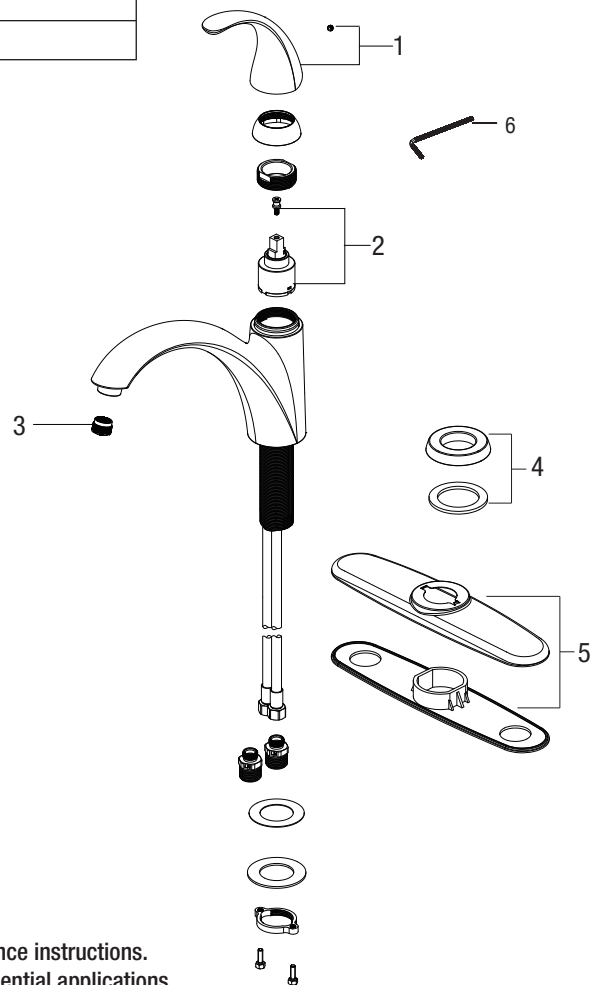

PFXC1907

SINGLE HANDLE KITCHEN FAUCET

Model Numbers

PFXC1907CP Chrome
 PFXC1907ZBN Brushed nickel

No.	Item	Part Number	Material Type
1	Handle assembly	OBPF713400*	Zinc alloy
2	Cartridge & Screw	OBPF220005A	Ceramic
3	Aerator	OBPF530172A	POM
4	Flange	OBPF180471*	ABS
5	Deck plate assembly	OBPF180472*	Steel
6	2.5mm Hex allen wrench	OBPF1RP70221	Steel

PFXC1907CP

Warranty and Codes

This product comes complete with installation, operating, care and maintenance instructions. This PROFLO faucet carries a limited lifetime warranty when installed in residential applications. The warranty is five years in commercial applications. Certified to ASME A112.18.1.