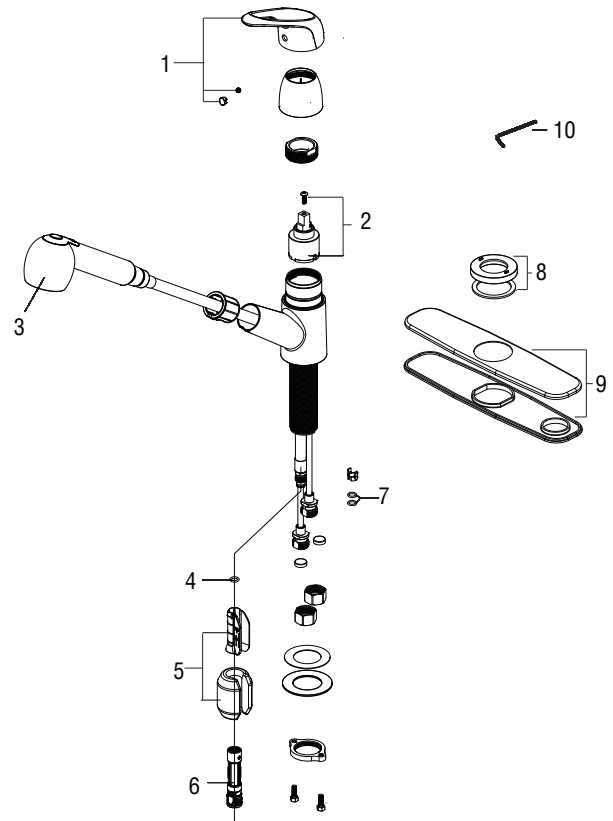

Warranty and Codes

This product comes complete with installation, operating, care and maintenance instructions. This PROFLO faucet carries a limited lifetime warranty when installed in residential applications. The warranty is five years in commercial applications. Certified to ASME A112.18.1. *Compliant with lead content requirements of California AB1953

FERGUSON.COM/PROFLO