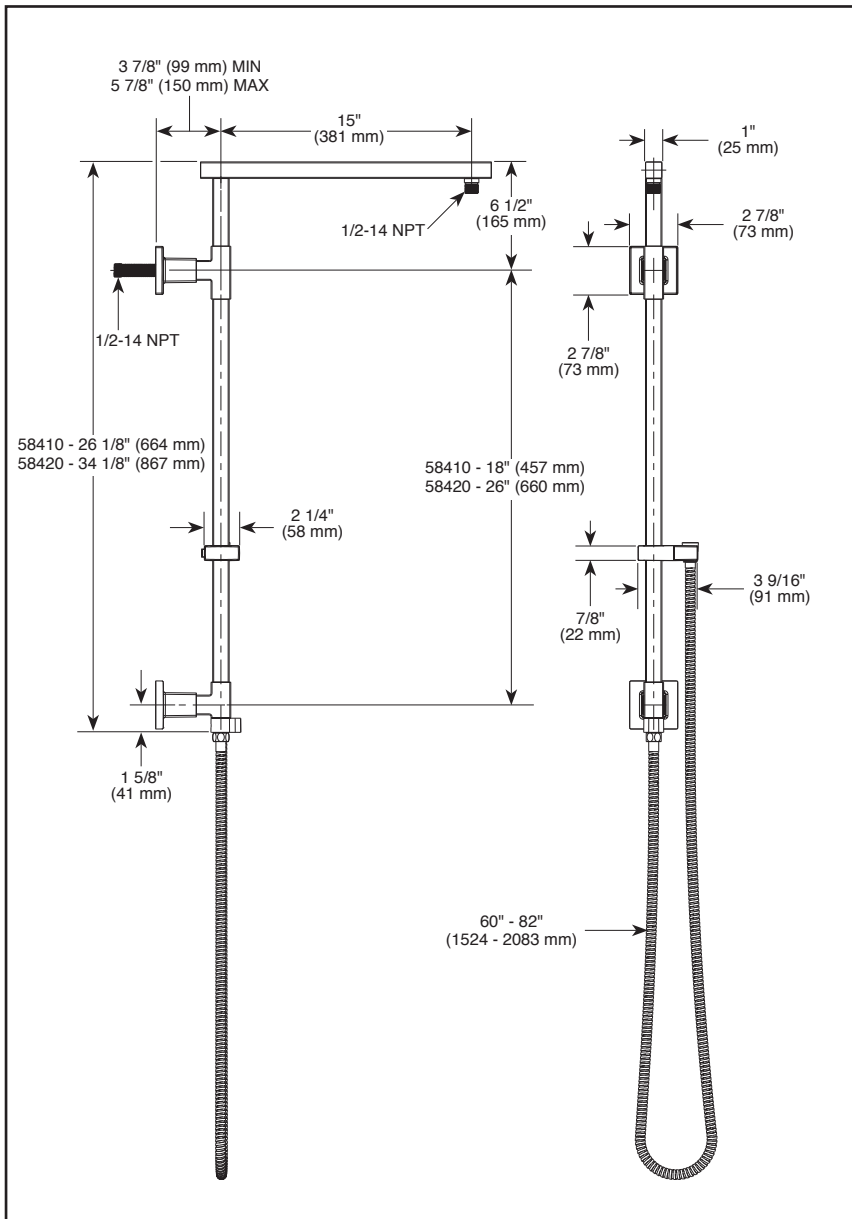

58410 ▲
58420 ▲

Submitted Model No.: _____

Specific Features: _____

▲ Designate proper finish suffix

see what Delta can do™

SHOWER COLUMN KIT

■ Less Hand Shower and Shower Head

STANDARD SPECIFICATIONS:

- 58410: 18" Angular Modern Shower Column - for shower applications
- 58420: 26" Angular Modern Shower Column - for tub/shower applications
- Shower head and hand shower sold separately to allow for customization
- Sliding hand shower mount adjusts the height and angle of the hand shower
- 15" overhead shower arm
- 3-function diverter at the base of the column allows for single or shared operation of the shower head and hand shower
- 60" - 82" stretchable metal hose
- Retrofits into existing shower arm - no need to modify in-wall plumbing
- Not to be used as a grab bar
- Integrated hose supply. No need for separate wall elbow

COMPLIES WITH:

- ASME A112.18.1 / CSA B125.1

Delta reserves the right (1) to make changes in specifications and materials, and (2) to change or discontinue models, both without notice or obligation. Dimensions are for reference only. See current full-line price book or www.deltafaucet.com for finish options and product availability.