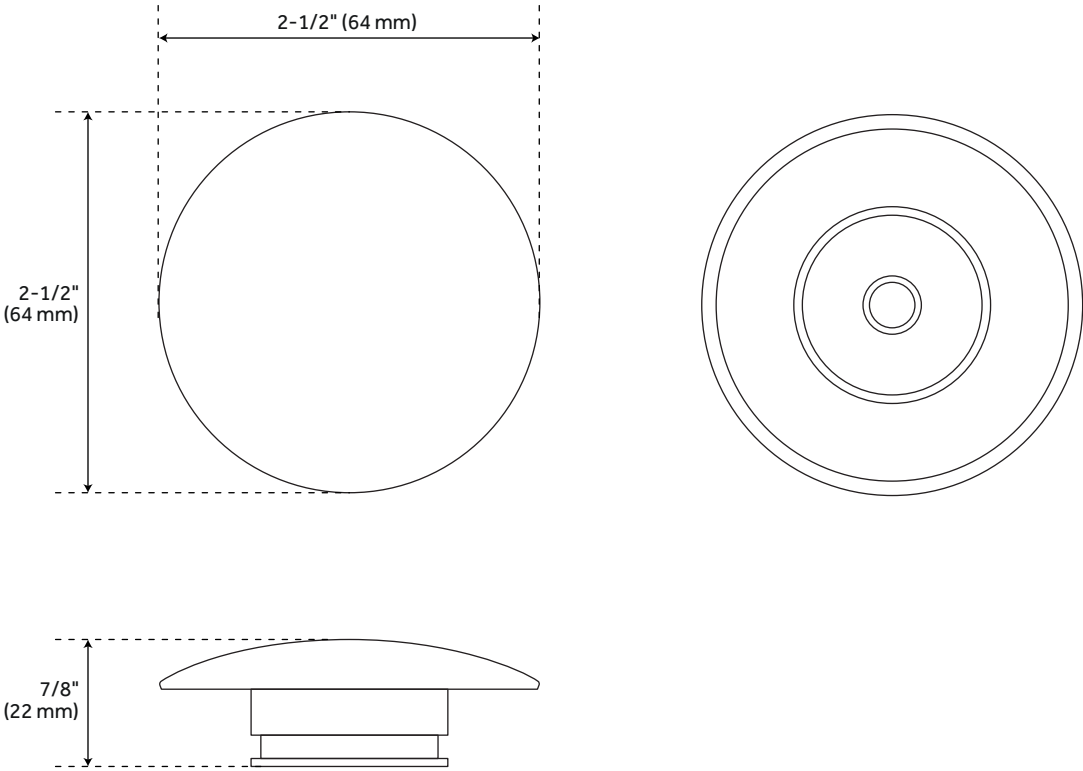

FINISHED DRAIN CAP

SKU: 953741

All dimensions and specifications are nominal and may vary. Use actual products for accuracy in critical situations.