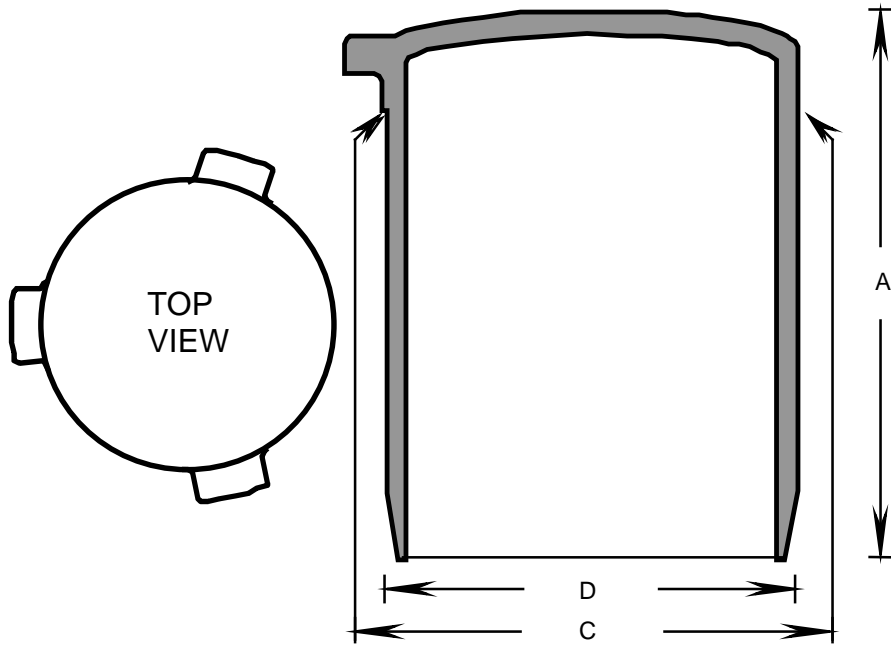

DR18 FITTINGS, C907 FITTINGS

ISSUE DATE:
DATE D'EMISSION: 2011 09 30

PLUG

SUPERCEDES:
REPLACE: 2008 03 30

| PRODUCT CODE | PRODUCT DESCRIPTION | NOMINAL SIZE | | A | | C | | D | |
|--------------|---------------------|--------------|------|-------|------|--------|------|--------|------|
| | | (in) | (mm) | (in) | (mm) | (in) | (mm) | (in) | (mm) |
| 073180 | PLUG DR18 | 4 | 100 | 5.900 | 150 | 4.810 | 123 | 4.780 | 121 |
| 073181 | PLUG DR18 | 6 | 150 | 7.000 | 178 | 6.910 | 176 | 6.890 | 175 |
| 073182 | PLUG DR18 | 8 | 200 | 8.100 | 206 | 9.070 | 230 | 9.030 | 229 |
| 073183 | PLUG DR18 | 10 | 250 | 9.000 | 229 | 11.120 | 283 | 11.080 | 281 |
| 073184 | PLUG DR18* | 12 | 300 | 9.800 | 249 | 13.220 | 336 | 13.180 | 335 |